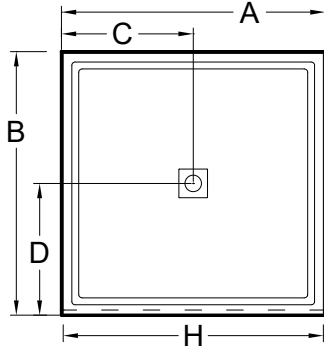

Always check the website for the most updated specifications: www.americh.com

Model No.	Outside Dimension							Centerline Dimensions				
	A	B	C	D	E	F	G	H	I	J	K	L
Single Threshold												
S3442ST	34"	42"	17"	21"				33 1/4"				
S3636ST	36"	36"	18"	18"				35 1/4"				
S3838ST	38"	38"	19"	19"				37 1/4"				
S4234ST	42"	34"	21"	17"				41 1/4"				
S4236ST	42"	36"	21"	18"				41 1/4"				
S4242ST	42"	42"	21"	21"				41 1/4"				
S4832ST	48"	32"	24"	16"				47 1/4"				
S4834ST	48"	34"	24"	17"				47 1/4"				
S4836ST	48"	36"	24"	18"				47 1/4"				
S4848ST	48"	48"	24"	24"				47 1/4"				
S5434ST	54"	34"	27"	17"				53 1/4"				

Double Threshold												
S3442DT	34"	42"	17"	21"				32 1/2"	40 1/2"			
S3636DT	36"	36"	18"	18"				34 1/2"	34 1/2"			
S3838DT	38"	38"	19"	19"				36 1/2"	36 1/2"			
S4234DT	42"	34"	21"	17"				40 1/2"	32 1/2"			
S4236DT	42"	36"	21"	18"				40 1/2"	34 1/2"			
S4242DT	42"	42"	21"	21"				40 1/2"	40 1/2"			
S4832DT	48"	32"	24"	16"				46 1/2"	30 1/2"			
S4834DT	48"	34"	24"	17"				46 1/2"	32 1/2"			
S4836DT	48"	36"	24"	18"				46 1/2"	34 1/2"			
S4848DT	48"	48"	24"	24"				46 1/2"	46 1/2"			
S5434DT	54"	34"	27"	17"				52 1/2"	32 1/2"			

Triple Threshold												
S3442TT	34"	42"	17"	21"				31"	40 1/2"			
S3636TT	36"	36"	18"	18"				33"	34 1/2"			
S3838TT	38"	38"	19"	19"				35"	36 1/2"			
S4234TT	42"	34"	21"	17"				39"	32 1/2"			
S4236TT	42"	36"	21"	18"				39"	34 1/2"			
S4242TT	42"	42"	21"	21"				39"	40 1/2"			
S4832TT	48"	32"	24"	16"				45"	30 1/2"			
S4834TT	48"	34"	24"	17"				45"	32 1/2"			
S4836TT	48"	36"	24"	18"				45"	34 1/2"			
S4848TT	48"	48"	24"	24"				45"	46 1/2"			
S5434TT	54"	34"	27"	17"				51"	32 1/2"			