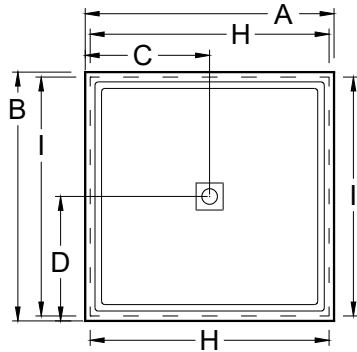

Always check the website for the most updated specifications: www.americh.com

Model No.	Outside Dimension							Centerline Dimensions				
	A	B	C	D	E	F	G	H	I	J	K	L
Freestanding												
S3442FS	34"	42"	17"	21"				31"	39"			
S3636FS	36"	36"	18"	18"				33"	33"			
S3838FS	38"	38"	19"	19"				35"	35"			
S4234FS	42"	34"	21"	17"				39"	31"			
S4236FS	42"	36"	21"	18"				39"	33"			
S4242FS	42"	42"	21"	21"				39"	39"			
S4832FS	48"	32"	24"	16"				45"	29"			
S4834FS	48"	34"	24"	17"				45"	31"			
S4836FS	48"	36"	24"	18"				45"	33"			
S4848FS	48"	48"	24"	24"				45"	45"			
S5434FS	54"	34"	27"	17"				51"	31"			

Freestanding