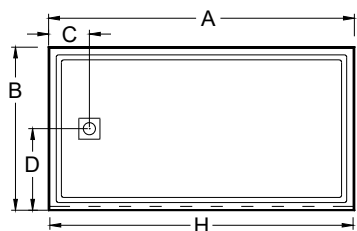

Always check the website for the most updated specifications: www.americh.com

Model No.	Outside Dimension							Centerline Dimensions				
	A	B	C	D	E	F	G	H	I	J	K	L
Freestanding												
S3442FS	34"	42"	17"	21"				31"	39"			
S3636FS	36"	36"	18"	18"				33"	33"			
S3838FS	38"	38"	19"	19"				35"	35"			
S4234FS	42"	34"	21"	17"				39"	31"			
S4236FS	42"	36"	21"	18"				39"	33"			
S4242FS	42"	42"	21"	21"				39"	39"			
S4832FS	48"	32"	24"	16"				45"	29"			
S4834FS	48"	34"	24"	17"				45"	31"			
S4836FS	48"	36"	24"	18"				45"	33"			
S4848FS	48"	48"	24"	24"				45"	45"			
S5434FS	54"	34"	27"	17"				51"	31"			

Freestanding

Neo Angle

S3636NA	36"	36"	12"	12"	18"	18"	25½"			17½"	17½"	24½"
S3838NA	38"	38"	12"	12"	19"	19"	26½"			18¼"	18¼"	26"
S4242NA	42"	42"	12"	12"	21"	21"	29"			20"	20"	29½"
S4848NA	48"	48"	12"	12"	27"	27"	29"			26½"	26½"	28"

End Drain

S6030EL	60"	30"	8½"	15"				59"				
S6032EL	60"	32"	8½"	16"				58 1/2"				
S6034EL	60"	34"	8½"	17"				58 1/2"				
S6036EL	60"	36"	8½"	18"				58 1/2"				
S6030ER	60"	30"	8½"	15"				59"				
S6032ER	60"	32"	8½"	16"				58 1/2"				
S6034ER	60"	34"	8½"	17"				58 1/2"				
S6036ER	60"	36"	8½"	18"				58 1/2"				

Single, Double, Triple Threshold; Freestanding; Neo Angle; End Drain