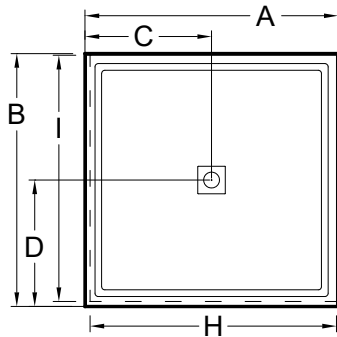

Always check the website for the most updated specifications: www.americh.com

Model No.	Outside Dimension							Centerline Dimensions				
	A	B	C	D	E	F	G	H	I	J	K	L
Single Threshold												
S3442ST	34"	42"	17"	21"				33 1/4"				
S3636ST	36"	36"	18"	18"				35 1/4"				
S3838ST	38"	38"	19"	19"				37 1/4"				
S4234ST	42"	34"	21"	17"				41 1/4"				
S4236ST	42"	36"	21"	18"				41 1/4"				
S4242ST	42"	42"	21"	21"				41 1/4"				
S4832ST	48"	32"	24"	16"				47 1/4"				
S4834ST	48"	34"	24"	17"				47 1/4"				
S4836ST	48"	36"	24"	18"				47 1/4"				
S4848ST	48"	48"	24"	24"				47 1/4"				
S5434ST	54"	34"	27"	17"				53 1/4"				

Double Threshold												
S3442DT	34"	42"	17"	21"				32 1/2"	40 1/2"			
S3636DT	36"	36"	18"	18"				34 1/2"	34 1/2"			
S3838DT	38"	38"	19"	19"				36 1/2"	36 1/2"			
S4234DT	42"	34"	21"	17"				40 1/2"	32 1/2"			
S4236DT	42"	36"	21"	18"				40 1/2"	34 1/2"			
S4242DT	42"	42"	21"	21"				40 1/2"	40 1/2"			
S4832DT	48"	32"	24"	16"				46 1/2"	30 1/2"			
S4834DT	48"	34"	24"	17"				46 1/2"	32 1/2"			
S4836DT	48"	36"	24"	18"				46 1/2"	34 1/2"			
S4848DT	48"	48"	24"	24"				46 1/2"	46 1/2"			
S5434DT	54"	34"	27"	17"				52 1/2"	32 1/2"			

Triple Threshold												
S3442TT	34"	42"	17"	21"				31"	40 1/2"			
S3636TT	36"	36"	18"	18"				33"	34 1/2"			
S3838TT	38"	38"	19"	19"				35"	36 1/2"			
S4234TT	42"	34"	21"	17"				39"	32 1/2"			
S4236TT	42"	36"	21"	18"				39"	34 1/2"			
S4242TT	42"	42"	21"	21"				39"	40 1/2"			
S4832TT	48"	32"	24"	16"				45"	30 1/2"			
S4834TT	48"	34"	24"	17"				45"	32 1/2"			
S4836TT	48"	36"	24"	18"				45"	34 1/2"			
S4848TT	48"	48"	24"	24"				45"	46 1/2"			
S5434TT	54"	34"	27"	17"				51"	32 1/2"			