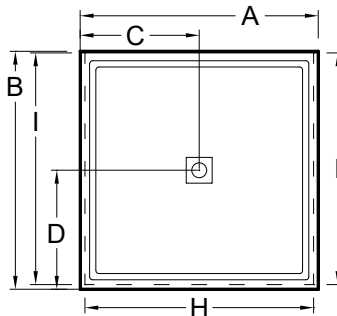

Always check the website for the most updated specifications: www.americh.com

Model No.	Outside Dimension							Centerline Dimensions				
	A	B	C	D	E	F	G	H	I	J	K	L
Single Threshold												
S3442ST	34"	42"	17"	21"				33 1/4"				
S3636ST	36"	36"	18"	18"				35 1/4"				
S3838ST	38"	38"	19"	19"				37 1/4"				
S4234ST	42"	34"	21"	17"				41 1/4"				
S4236ST	42"	36"	21"	18"				41 1/4"				
S4242ST	42"	42"	21"	21"				41 1/4"				
S4832ST	48"	32"	24"	16"				47 1/4"				
S4834ST	48"	34"	24"	17"				47 1/4"				
S4836ST	48"	36"	24"	18"				47 1/4"				
S4848ST	48"	48"	24"	24"				47 1/4"				
S5434ST	54"	34"	27"	17"				53 1/4"				

Double Threshold												
S3442DT	34"	42"	17"	21"				32 1/2"	40 1/2"			
S3636DT	36"	36"	18"	18"				34 1/2"	34 1/2"			
S3838DT	38"	38"	19"	19"				36 1/2"	36 1/2"			
S4234DT	42"	34"	21"	17"				40 1/2"	32 1/2"			
S4236DT	42"	36"	21"	18"				40 1/2"	34 1/2"			
S4242DT	42"	42"	21"	21"				40 1/2"	40 1/2"			
S4832DT	48"	32"	24"	16"				46 1/2"	30 1/2"			
S4834DT	48"	34"	24"	17"				46 1/2"	32 1/2"			
S4836DT	48"	36"	24"	18"				46 1/2"	34 1/2"			
S4848DT	48"	48"	24"	24"				46 1/2"	46 1/2"			
S5434DT	54"	34"	27"	17"				52 1/2"	32 1/2"			

Triple Threshold												
S3442TT	34"	42"	17"	21"				31"	40 1/2"			
S3636TT	36"	36"	18"	18"				33"	34 1/2"			
S3838TT	38"	38"	19"	19"				35"	36 1/2"			
S4234TT	42"	34"	21"	17"				39"	32 1/2"			
S4236TT	42"	36"	21"	18"				39"	34 1/2"			
S4242TT	42"	42"	21"	21"				39"	40 1/2"			
S4832TT	48"	32"	24"	16"				45"	30 1/2"			
S4834TT	48"	34"	24"	17"				45"	32 1/2"			
S4836TT	48"	36"	24"	18"				45"	34 1/2"			
S4848TT	48"	48"	24"	24"				45"	46 1/2"			
S5434TT	54"	34"	27"	17"				51"	32 1/2"			