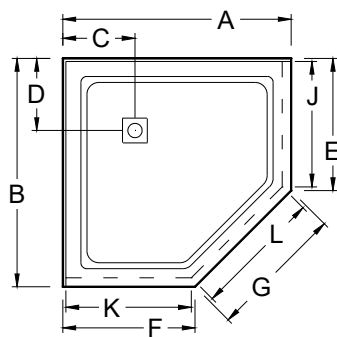

Always check the website for the most updated specifications: www.americh.com

Model No.	Outside Dimension							Centerline Dimensions				
	A	B	C	D	E	F	G	H	I	J	K	L
Freestanding												
S3442FS	34"	42"	17"	21"				31"	39"			
S3636FS	36"	36"	18"	18"				33"	33"			
S3838FS	38"	38"	19"	19"				35"	35"			
S4234FS	42"	34"	21"	17"				39"	31"			
S4236FS	42"	36"	21"	18"				39"	33"			
S4242FS	42"	42"	21"	21"				39"	39"			
S4832FS	48"	32"	24"	16"				45"	29"			
S4834FS	48"	34"	24"	17"				45"	31"			
S4836FS	48"	36"	24"	18"				45"	33"			
S4848FS	48"	48"	24"	24"				45"	45"			
S5434FS	54"	34"	27"	17"				51"	31"			

Freestanding

Neo Angle

S3636NA	36"	36"	12"	12"	18"	18"	25½"			17½"	17½"	24½"
S3838NA	38"	38"	12"	12"	19"	19"	26½"			18¼"	18¼"	26"
S4242NA	42"	42"	12"	12"	21"	21"	29"			20"	20"	29½"
S4848NA	48"	48"	12"	12"	27"	27"	29"			26½"	26½"	28"

End Drain

S6030EL	60"	30"	8½"	15"				59"				
S6032EL	60"	32"	8½"	16"				58 1/2"				
S6034EL	60"	34"	8½"	17"				58 1/2"				
S6036EL	60"	36"	8½"	18"				58 1/2"				
S6030ER	60"	30"	8½"	15"				59"				
S6032ER	60"	32"	8½"	16"				58 1/2"				
S6034ER	60"	34"	8½"	17"				58 1/2"				
S6036ER	60"	36"	8½"	18"				58 1/2"				

Single, Double, Triple Threshold; Freestanding; Neo Angle; End Drain