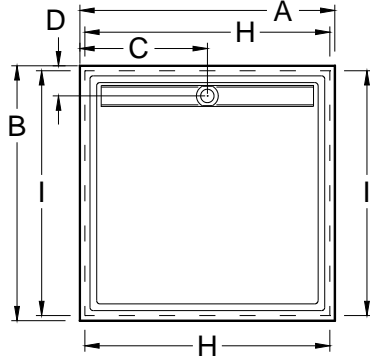

Always check the website for the most updated specifications: www.americh.com

	Model No.	Outside Dimension						Centerline Dimenions					
		A	B	C	D	E	F	G	H	I	J	K	L
Single Threshold 	C3636ST	36"	36"	18"	4½"				35¼"				
	C3838ST	38"	38"	19"	4½"				37¼"				
	C4242ST	42"	42"	21"	4½"				41¼"				
	C4848ST	48"	48"	24"	4½"				47¼"				
Double Threshold 	C3636DT	36"	36"	18"	4½"				34½"	34½"			
	C3838DT	38"	38"	19"	4½"				36½"	36½"			
	C4242DT	42"	42"	21"	4½"				40½"	40½"			
	C4848DT	48"	48"	24"	4½"				46½"	46½"			
Triple Threshold 	C3636TT	36"	36"	18"	4½"				33"	34½"			
	C3838TT	38"	38"	19"	4½"				35"	36½"			
	C4242TT	42"	42"	21"	4½"				39"	40½"			
	C4848TT	48"	48"	24"	4½"				45"	46½"			

Always check the website for the most updated specifications: www.americh.com

Model No.	Outside Dimension							Centerline Dimensions				
	A	B	C	D	E	F	G	H	I	J	K	L
Freestanding												
C3636FS	36"	36"	18"	18"				33"	33"			
C3838FS	38"	38"	19"	19"				35"	35"			
C4242FS	42"	42"	21"	21"				39"	39"			
C4848FS	48"	48"	24"	24"				45"	45"			

Model No.	Outside Dimension				Centerline Dimensions							
	A	B	C	D	E	F	G	H	I	J	K	L
End Drain												
C6032EL	60"	32"	16"	5"				58½"				
C6034EL	60"	34"	17"	5"				58½"				
C6036EL	60"	36"	18"	5"				58½"				
C6032ER	60"	32"	16"	5"				58½"				
C6034ER	60"	34"	17"	5"				58½"				
C6036ER	60"	36"	18"	5"				58½"				

Single, Double, Triple Thresholds; Freestanding

End Drain