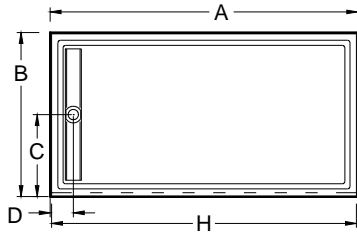

Always check the website for the most updated specifications: www.americh.com

	Model No.	Outside Dimension						Centerline Dimenions					
		A	B	C	D	E	F	G	H	I	J	K	L
Single Threshold 	C3636ST	36"	36"	18"	4½"				35¼"				
	C3838ST	38"	38"	19"	4½"				37¼"				
	C4242ST	42"	42"	21"	4½"				41¼"				
	C4848ST	48"	48"	24"	4½"				47¼"				
Double Threshold 	C3636DT	36"	36"	18"	4½"				34½"	34½"			
	C3838DT	38"	38"	19"	4½"				36½"	36½"			
	C4242DT	42"	42"	21"	4½"				40½"	40½"			
	C4848DT	48"	48"	24"	4½"				46½"	46½"			
Triple Threshold 	C3636TT	36"	36"	18"	4½"				33"	34½"			
	C3838TT	38"	38"	19"	4½"				35"	36½"			
	C4242TT	42"	42"	21"	4½"				39"	40½"			
	C4848TT	48"	48"	24"	4½"				45"	46½"			

Always check the website for the most updated specifications: www.americh.com

Model No.	Outside Dimension							Centerline Dimensions				
	A	B	C	D	E	F	G	H	I	J	K	L
Freestanding												
C3636FS	36"	36"	18"	18"				33"	33"			
C3838FS	38"	38"	19"	19"				35"	35"			
C4242FS	42"	42"	21"	21"				39"	39"			
C4848FS	48"	48"	24"	24"				45"	45"			

Model No.	Outside Dimension				Centerline Dimensions							
	A	B	C	D	E	F	G	H	I	J	K	L
End Drain												
C6032EL	60"	32"	16"	5"				58½"				
C6034EL	60"	34"	17"	5"				58½"				
C6036EL	60"	36"	18"	5"				58½"				
C6032ER	60"	32"	16"	5"				58½"				
C6034ER	60"	34"	17"	5"				58½"				
C6036ER	60"	36"	18"	5"				58½"				

Single, Double, Triple Thresholds; Freestanding

End Drain