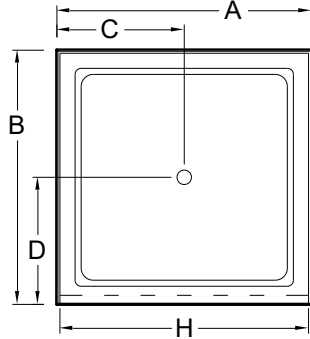

Always check the website for the most updated specifications: www.americh.com

Model No.	Outside Dimension							Centerline Dimenions				
	A	B	C	D	E	F	G	H	I	J	K	L
Single Threshold												
A3232ST	32"	32"	16"	16"				31"				
A3434ST	34"	34"	17"	17"				33"				
A3442ST	34"	42"	17"	21"				33"				
A3636ST	36"	36"	18"	18"				35½"				
A3838ST	38"	38"	19"	19"				37"				
A4234ST	42"	34"	21"	17"				41"				
A4236ST	42"	36"	21"	18"				41"				
A4242ST	42"	42"	21"	21"				41"				
A4832ST	48"	32"	24"	16"				47"				
A4834ST	48"	34"	24"	17"				47"				
A4836ST	48"	36"	24"	18"				47"				
A4848ST	48"	48"	24"	24"				47"				
A5434ST	54"	34"	27"	17"				53"				
A6032ST	60"	32"	30"	16"				59"				
A6034ST	60"	34"	30"	17"				59"				

Double Threshold												
A3636DT	36"	36"	18"	18"				33¼"	33¼"			
A3838DT	38"	38"	19"	19"				35½"	35½"			
A4242DT	42"	42"	21"	21"				39"	39"			

Neo Angle												
A3636NEO	36"	36"	12"	12"	18"	18"	26"			17"	17"	23½"
A3838NEO	38"	38"	12"	12"	19"	19"	27"			17½"	17½"	25"
A4242NEO	42"	42"	12"	12"	21"	21"	29"			19¾"	19¾"	27¾"
A4848NEO	48"	48"	12"	12"	27"	27"	29"			26½"	26½"	27½"

Always check the website for the most updated specifications: www.americh.com

Model No.	Outside Dimension							Centerline Dimenions				
	A	B	C	D	E	F	G	H	I	J	K	L
Barrier Free												
A3636BF	36"	36"	18"	18"				31"				
♿ A3939BF	39"	39"	19½"	19½"				36½"				
♿ A4836BF	48"	36"	24"	18"				43½"				
♿ A4848BF	48"	48"	24"	24"				42½"				
A6032BF	60"	32"	30"	16"				55½"				
A6036BF	60"	36"	30"	18"				57½"				
♿ A6232BF	62½"	32½"	31¼"	16¼"				60"				
♿ A6636BF	66"	36"	33"	18"				62½"				

♿ = ADA Compliant

Single Threshold with Seat

A4836STS-RH	48"	36"	24"	18"				47½"				
A4836STS-LH	48"	36"	24"	18"				47½"				
A6036STS-RH	60"	36"	30"	18"				59½"				
A6036STS-LH	60"	36"	30"	18"				59½"				