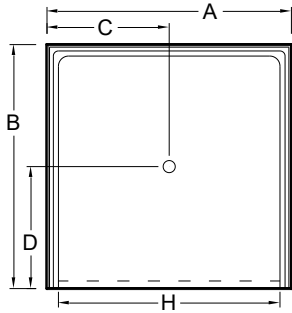

Always check the website for the most updated specifications: www.americh.com

Model No.	Outside Dimension							Centerline Dimenions				
	A	B	C	D	E	F	G	H	I	J	K	L
Single Threshold												
A3232ST	32"	32"	16"	16"				31"				
A3434ST	34"	34"	17"	17"				33"				
A3442ST	34"	42"	17"	21"				33"				
A3636ST	36"	36"	18"	18"				35½"				
A3838ST	38"	38"	19"	19"				37"				
A4234ST	42"	34"	21"	17"				41"				
A4236ST	42"	36"	21"	18"				41"				
A4242ST	42"	42"	21"	21"				41"				
A4832ST	48"	32"	24"	16"				47"				
A4834ST	48"	34"	24"	17"				47"				
A4836ST	48"	36"	24"	18"				47"				
A4848ST	48"	48"	24"	24"				47"				
A5434ST	54"	34"	27"	17"				53"				
A6032ST	60"	32"	30"	16"				59"				
A6034ST	60"	34"	30"	17"				59"				

Double Threshold												
A3636DT	36"	36"	18"	18"				33¼"	33¼"			
A3838DT	38"	38"	19"	19"				35½"	35½"			
A4242DT	42"	42"	21"	21"				39"	39"			

Neo Angle												
A3636NEO	36"	36"	12"	12"	18"	18"	26"			17"	17"	23½"
A3838NEO	38"	38"	12"	12"	19"	19"	27"			17½"	17½"	25"
A4242NEO	42"	42"	12"	12"	21"	21"	29"			19¾"	19¾"	27¾"
A4848NEO	48"	48"	12"	12"	27"	27"	29"			26½"	26½"	27½"

Always check the website for the most updated specifications: www.americh.com

Model No.	Outside Dimension							Centerline Dimenions				
	A	B	C	D	E	F	G	H	I	J	K	L
Barrier Free												
A3636BF	36"	36"	18"	18"				31"				
♿ A3939BF	39"	39"	19½"	19½"				36½"				
♿ A4836BF	48"	36"	24"	18"				43½"				
♿ A4848BF	48"	48"	24"	24"				42½"				
A6032BF	60"	32"	30"	16"				55½"				
A6036BF	60"	36"	30"	18"				57½"				
♿ A6232BF	62½"	32½"	31¼"	16¼"				60"				
♿ A6636BF	66"	36"	33"	18"				62½"				

♿ = ADA Compliant

Single Threshold with Seat

A4836STS-RH	48"	36"	24"	18"				47½"				
A4836STS-LH	48"	36"	24"	18"				47½"				
A6036STS-RH	60"	36"	30"	18"				59½"				
A6036STS-LH	60"	36"	30"	18"				59½"				