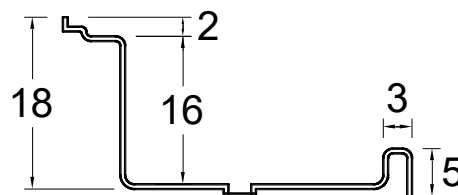

Always check the website for the most updated specifications: www.americh.com

Model No.	Outside Dimension							Centerline Dimenions				
	A	B	C	D	E	F	G	H	I	J	K	L
Barrier Free												
A3636BF	36"	36"	18"	18"				31"				
♿ A3939BF	39"	39"	19½"	19½"				36½"				
♿ A4836BF	48"	36"	24"	18"				43½"				
♿ A4848BF	48"	48"	24"	24"				42½"				
A6032BF	60"	32"	30"	16"				55½"				
A6036BF	60"	36"	30"	18"				57½"				
♿ A6232BF	62½"	32½"	31¼"	16¼"				60"				
♿ A6636BF	66"	36"	33"	18"				62½"				

End Drain

A6032EL	60"	32"	8"	16"				59¼"				
A6032ER	60"	32"	8"	16"				59¼"				

Single Threshold, Double Threshold, Neo Angle, End Drain

Single Threshold with Seat

Barrier Free