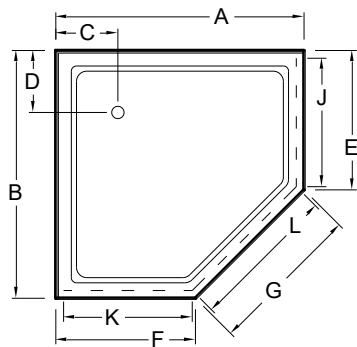

Always check the website for the most updated specifications: www.americh.com

Model No.	Outside Dimension							Centerline Dimenions				
	A	B	C	D	E	F	G	H	I	J	K	L
Single Threshold												
A3232ST	32"	32"	16"	16"				31"				
A3434ST	34"	34"	17"	17"				33"				
A3442ST	34"	42"	17"	21"				33"				
A3636ST	36"	36"	18"	18"				35½"				
A3838ST	38"	38"	19"	19"				37"				
A4234ST	42"	34"	21"	17"				41"				
A4236ST	42"	36"	21"	18"				41"				
A4242ST	42"	42"	21"	21"				41"				
A4832ST	48"	32"	24"	16"				47"				
A4834ST	48"	34"	24"	17"				47"				
A4836ST	48"	36"	24"	18"				47"				
A4848ST	48"	48"	24"	24"				47"				
A5434ST	54"	34"	27"	17"				53"				
A6032ST	60"	32"	30"	16"				59"				
A6034ST	60"	34"	30"	17"				59"				

Double Threshold												
A3636DT	36"	36"	18"	18"				33¼"	33¼"			
A3838DT	38"	38"	19"	19"				35½"	35½"			
A4242DT	42"	42"	21"	21"				39"	39"			

Neo Angle												
A3636NEO	36"	36"	12"	12"	18"	18"	26"			17"	17"	23½"
A3838NEO	38"	38"	12"	12"	19"	19"	27"			17½"	17½"	25"
A4242NEO	42"	42"	12"	12"	21"	21"	29"			19¾"	19¾"	27¾"
A4848NEO	48"	48"	12"	12"	27"	27"	29"			26½"	26½"	27½"

Always check the website for the most updated specifications: www.americh.com

Model No.	Outside Dimension							Centerline Dimenions				
	A	B	C	D	E	F	G	H	I	J	K	L
Barrier Free												
A3636BF	36"	36"	18"	18"				31"				
♿ A3939BF	39"	39"	19½"	19½"				36½"				
♿ A4836BF	48"	36"	24"	18"				43½"				
♿ A4848BF	48"	48"	24"	24"				42½"				
A6032BF	60"	32"	30"	16"				55½"				
A6036BF	60"	36"	30"	18"				57½"				
♿ A6232BF	62½"	32½"	31¼"	16¼"				60"				
♿ A6636BF	66"	36"	33"	18"				62½"				

♿ = ADA Compliant

Single Threshold with Seat

A4836STS-RH	48"	36"	24"	18"				47½"				
A4836STS-LH	48"	36"	24"	18"				47½"				
A6036STS-RH	60"	36"	30"	18"				59½"				
A6036STS-LH	60"	36"	30"	18"				59½"				