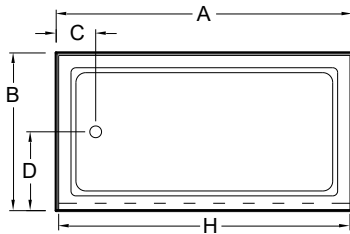

Always check the website for the most updated specifications: www.americh.com

Model No.	Outside Dimension							Centerline Dimenions				
	A	B	C	D	E	F	G	H	I	J	K	L
Single Threshold												
A3232ST	32"	32"	16"	16"				31"				
A3434ST	34"	34"	17"	17"				33"				
A3442ST	34"	42"	17"	21"				33"				
A3636ST	36"	36"	18"	18"				35½"				
A3838ST	38"	38"	19"	19"				37"				
A4234ST	42"	34"	21"	17"				41"				
A4236ST	42"	36"	21"	18"				41"				
A4242ST	42"	42"	21"	21"				41"				
A4832ST	48"	32"	24"	16"				47"				
A4834ST	48"	34"	24"	17"				47"				
A4836ST	48"	36"	24"	18"				47"				
A4848ST	48"	48"	24"	24"				47"				
A5434ST	54"	34"	27"	17"				53"				
A6032ST	60"	32"	30"	16"				59"				
A6034ST	60"	34"	30"	17"				59"				

Always check the website for the most updated specifications: www.americh.com

Model No.	Outside Dimension							Centerline Dimenions				
	A	B	C	D	E	F	G	H	I	J	K	L
Barrier Free												
A3636BF	36"	36"	18"	18"				31"				
♿ A3939BF	39"	39"	19½"	19½"				36½"				
♿ A4836BF	48"	36"	24"	18"				43½"				
♿ A4848BF	48"	48"	24"	24"				42½"				
A6032BF	60"	32"	30"	16"				55½"				
A6036BF	60"	36"	30"	18"				57½"				
♿ A6232BF	62½"	32½"	31¼"	16¼"				60"				
♿ A6636BF	66"	36"	33"	18"				62½"				

♿ = ADA Compliant

Single Threshold with Seat

A4836STS-RH	48"	36"	24"	18"				47½"				
A4836STS-LH	48"	36"	24"	18"				47½"				
A6036STS-RH	60"	36"	30"	18"				59½"				
A6036STS-LH	60"	36"	30"	18"				59½"				

End Drain

A6032EL	60"	32"	8"	16"				59¼"				
A6032ER	60"	32"	8"	16"				59¼"				

Single Threshold, Double Threshold, Neo Angle, End Drain

Single Threshold with Seat

Barrier Free