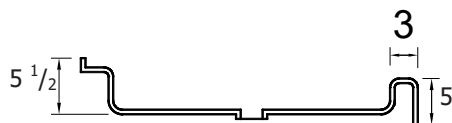

Always check the website for the most updated specifications: www.americh.com

Model No.	Outside Dimension							Centerline Dimenions				
	A	B	C	D	E	F	G	H	I	J	K	L
Barrier Free												
A3636BF	36"	36"	18"	18"				31"				
♿ A3939BF	39"	39"	19½"	19½"				36½"				
♿ A4836BF	48"	36"	24"	18"				43½"				
♿ A4848BF	48"	48"	24"	24"				42½"				
A6032BF	60"	32"	30"	16"				55½"				
A6036BF	60"	36"	30"	18"				57½"				
♿ A6232BF	62½"	32½"	31¼"	16¼"				60"				
♿ A6636BF	66"	36"	33"	18"				62½"				

♿ = ADA Compliant

Single Threshold with Seat

A4836STS-RH	48"	36"	24"	18"				47½"				
A4836STS-LH	48"	36"	24"	18"				47½"				
A6036STS-RH	60"	36"	30"	18"				59½"				
A6036STS-LH	60"	36"	30"	18"				59½"				

End Drain

A6032EL	60"	32"	8"	16"				59¼"				
A6032ER	60"	32"	8"	16"				59¼"				

Single Threshold, Double Threshold, Neo Angle, End Drain

Single Threshold with Seat

Barrier Free