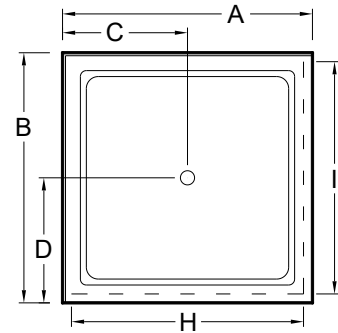

Always check the website for the most updated specifications: www.americh.com

Model No.	Outside Dimension							Centerline Dimenions				
	A	B	C	D	E	F	G	H	I	J	K	L
Single Threshold												
A3232ST	32"	32"	16"	16"				31"				
A3434ST	34"	34"	17"	17"				33"				
A3442ST	34"	42"	17"	21"				33"				
A3636ST	36"	36"	18"	18"				35½"				
A3838ST	38"	38"	19"	19"				37"				
A4234ST	42"	34"	21"	17"				41"				
A4236ST	42"	36"	21"	18"				41"				
A4242ST	42"	42"	21"	21"				41"				
A4832ST	48"	32"	24"	16"				47"				
A4834ST	48"	34"	24"	17"				47"				
A4836ST	48"	36"	24"	18"				47"				
A4848ST	48"	48"	24"	24"				47"				
A5434ST	54"	34"	27"	17"				53"				
A6032ST	60"	32"	30"	16"				59"				
A6034ST	60"	34"	30"	17"				59"				

Double Threshold												
A3636DT	36"	36"	18"	18"				33¼"	33¼"			
A3838DT	38"	38"	19"	19"				35½"	35½"			
A4242DT	42"	42"	21"	21"				39"	39"			

Neo Angle												
A3636NEO	36"	36"	12"	12"	18"	18"	26"			17"	17"	23½"
A3838NEO	38"	38"	12"	12"	19"	19"	27"			17½"	17½"	25"
A4242NEO	42"	42"	12"	12"	21"	21"	29"			19¾"	19¾"	27¾"
A4848NEO	48"	48"	12"	12"	27"	27"	29"			26½"	26½"	27½"

Always check the website for the most updated specifications: www.americh.com

Model No.	Outside Dimension							Centerline Dimenions				
	A	B	C	D	E	F	G	H	I	J	K	L
Barrier Free												
A3636BF	36"	36"	18"	18"				31"				
♿ A3939BF	39"	39"	19½"	19½"				36½"				
♿ A4836BF	48"	36"	24"	18"				43½"				
♿ A4848BF	48"	48"	24"	24"				42½"				
A6032BF	60"	32"	30"	16"				55½"				
A6036BF	60"	36"	30"	18"				57½"				
♿ A6232BF	62½"	32½"	31¼"	16¼"				60"				
♿ A6636BF	66"	36"	33"	18"				62½"				

♿ = ADA Compliant

Single Threshold with Seat

A4836STS-RH	48"	36"	24"	18"				47½"				
A4836STS-LH	48"	36"	24"	18"				47½"				
A6036STS-RH	60"	36"	30"	18"				59½"				
A6036STS-LH	60"	36"	30"	18"				59½"				