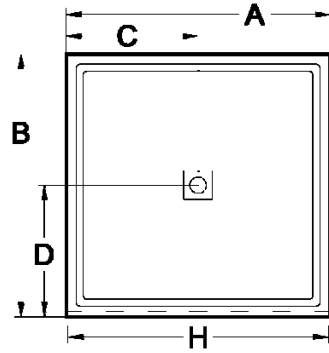

Always check the website for the most updated specifications: www.americh.com

Model No.	Outside Dimension							Centerline Dimensions				
	A	B	C	D	E	F	G	H	I	J	K	L
Single Threshold												
S3636ST	36"	36"	18"	18"				35 1/4"				
S3838ST	38"	38"	19"	19"				37 1/4"				
S4234ST	42"	34"	21"	17"				41 1/4"				
S4236ST	42"	36"	21"	18"				41 1/4"				
S4242ST	42"	42"	21"	21"				41 1/4"				
S4832ST	48"	32"	24"	16"				47 1/4"				
S4834ST	48"	34"	24"	17"				47 1/4"				
S4836ST	48"	36"	24"	18"				47 1/4"				
S4848ST	48"	48"	24"	24"				47 1/4"				
S5434ST	54"	34"	27"	17"				53 1/4"				
S6032ST	60"	32"	30"	16"				58 1/2"				

Model No.	Outside Dimension							Centerline Dimensions				
	A	B	C	D	E	F	G	H	I	J	K	L
Double Threshold												
S3636DT	36"	36"	18"	18"				34 1/2"	34 1/2"			
S3838DT	38"	38"	19"	19"				36 1/2"	36 1/2"			
S4234DT	42"	34"	21"	17"				40 1/2"	32 1/2"			
S4236DT	42"	36"	21"	18"				40 1/2"	34 1/2"			
S4242DT	42"	42"	21"	21"				40 1/2"	40 1/2"			
S4832DT	48"	32"	24"	16"				46 1/2"	30 1/2"			
S4834DT	48"	34"	24"	17"				46 1/2"	32 1/2"			
S4836DT	48"	36"	24"	18"				46 1/2"	34 1/2"			
S4848DT	48"	48"	24"	24"				46 1/2"	46 1/2"			
S5434DT	54"	34"	27"	17"				52 1/2"	32 1/2"			
S6032DT	60"	32"	30"	16"				58 1/2"				

Model No.	Outside Dimension							Centerline Dimensions				
	A	B	C	D	E	F	G	H	I	J	K	L
Triple Threshold												
S3636TT	36"	36"	18"	18"				33"	34 1/2"			
S3838TT	38"	38"	19"	19"				35"	36 1/2"			
S4234TT	42"	34"	21"	17"				39"	32 1/2"			
S4236TT	42"	36"	21"	18"				39"	34 1/2"			
S4242TT	42"	42"	21"	21"				39"	40 1/2"			
S4832TT	48"	32"	24"	16"				45"	30 1/2"			
S4834TT	48"	34"	24"	17"				45"	32 1/2"			
S4836TT	48"	36"	24"	18"				45"	34 1/2"			
S4848TT	48"	48"	24"	24"				45"	46 1/2"			
S5434TT	54"	34"	27"	17"				51"	32 1/2"			
S6032TT	60"	32"	30"	16"				58 1/2"				