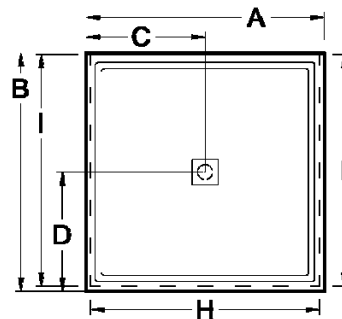

Always check the website for the most updated specifications: www.americh.com

Model No.	Outside Dimension							Centerline Dimensions				
	A	B	C	D	E	F	G	H	I	J	K	L
Single Threshold												
S3636ST	36"	36"	18"	18"				35 1/4"				
S3838ST	38"	38"	19"	19"				37 1/4"				
S4234ST	42"	34"	21"	17"				41 1/4"				
S4236ST	42"	36"	21"	18"				41 1/4"				
S4242ST	42"	42"	21"	21"				41 1/4"				
S4832ST	48"	32"	24"	16"				47 1/4"				
S4834ST	48"	34"	24"	17"				47 1/4"				
S4836ST	48"	36"	24"	18"				47 1/4"				
S4848ST	48"	48"	24"	24"				47 1/4"				
S5434ST	54"	34"	27"	17"				53 1/4"				
S6032ST	60"	32"	30"	16"				58 1/2"				

Model No.	Outside Dimension							Centerline Dimensions				
	A	B	C	D	E	F	G	H	I	J	K	L
Double Threshold												
S3636DT	36"	36"	18"	18"				34 1/2"	34 1/2"			
S3838DT	38"	38"	19"	19"				36 1/2"	36 1/2"			
S4234DT	42"	34"	21"	17"				40 1/2"	32 1/2"			
S4236DT	42"	36"	21"	18"				40 1/2"	34 1/2"			
S4242DT	42"	42"	21"	21"				40 1/2"	40 1/2"			
S4832DT	48"	32"	24"	16"				46 1/2"	30 1/2"			
S4834DT	48"	34"	24"	17"				46 1/2"	32 1/2"			
S4836DT	48"	36"	24"	18"				46 1/2"	34 1/2"			
S4848DT	48"	48"	24"	24"				46 1/2"	46 1/2"			
S5434DT	54"	34"	27"	17"				52 1/2"	32 1/2"			
S6032DT	60"	32"	30"	16"				58 1/2"				

Model No.	Outside Dimension							Centerline Dimensions				
	A	B	C	D	E	F	G	H	I	J	K	L
Triple Threshold												
S3636TT	36"	36"	18"	18"				33"	34 1/2"			
S3838TT	38"	38"	19"	19"				35"	36 1/2"			
S4234TT	42"	34"	21"	17"				39"	32 1/2"			
S4236TT	42"	36"	21"	18"				39"	34 1/2"			
S4242TT	42"	42"	21"	21"				39"	40 1/2"			
S4832TT	48"	32"	24"	16"				45"	30 1/2"			
S4834TT	48"	34"	24"	17"				45"	32 1/2"			
S4836TT	48"	36"	24"	18"				45"	34 1/2"			
S4848TT	48"	48"	24"	24"				45"	46 1/2"			
S5434TT	54"	34"	27"	17"				51"	32 1/2"			
S6032TT	60"	32"	30"	16"				58 1/2"				