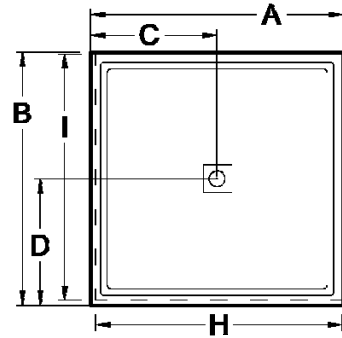

Always check the website for the most updated specifications: www.americh.com

Model No.	Outside Dimension							Centerline Dimensions				
	A	B	C	D	E	F	G	H	I	J	K	L
Single Threshold												
S3636ST	36"	36"	18"	18"				35 1/4"				
S3838ST	38"	38"	19"	19"				37 1/4"				
S4234ST	42"	34"	21"	17"				41 1/4"				
S4236ST	42"	36"	21"	18"				41 1/4"				
S4242ST	42"	42"	21"	21"				41 1/4"				
S4832ST	48"	32"	24"	16"				47 1/4"				
S4834ST	48"	34"	24"	17"				47 1/4"				
S4836ST	48"	36"	24"	18"				47 1/4"				
S4848ST	48"	48"	24"	24"				47 1/4"				
S5434ST	54"	34"	27"	17"				53 1/4"				
S6032ST	60"	32"	30"	16"				58 1/2"				

Model No.	Outside Dimension							Centerline Dimensions				
	A	B	C	D	E	F	G	H	I	J	K	L
Double Threshold												
S3636DT	36"	36"	18"	18"				34 1/2"	34 1/2"			
S3838DT	38"	38"	19"	19"				36 1/2"	36 1/2"			
S4234DT	42"	34"	21"	17"				40 1/2"	32 1/2"			
S4236DT	42"	36"	21"	18"				40 1/2"	34 1/2"			
S4242DT	42"	42"	21"	21"				40 1/2"	40 1/2"			
S4832DT	48"	32"	24"	16"				46 1/2"	30 1/2"			
S4834DT	48"	34"	24"	17"				46 1/2"	32 1/2"			
S4836DT	48"	36"	24"	18"				46 1/2"	34 1/2"			
S4848DT	48"	48"	24"	24"				46 1/2"	46 1/2"			
S5434DT	54"	34"	27"	17"				52 1/2"	32 1/2"			
S6032DT	60"	32"	30"	16"				58 1/2"				

Model No.	Outside Dimension							Centerline Dimensions				
	A	B	C	D	E	F	G	H	I	J	K	L
Triple Threshold												
S3636TT	36"	36"	18"	18"				33"	34 1/2"			
S3838TT	38"	38"	19"	19"				35"	36 1/2"			
S4234TT	42"	34"	21"	17"				39"	32 1/2"			
S4236TT	42"	36"	21"	18"				39"	34 1/2"			
S4242TT	42"	42"	21"	21"				39"	40 1/2"			
S4832TT	48"	32"	24"	16"				45"	30 1/2"			
S4834TT	48"	34"	24"	17"				45"	32 1/2"			
S4836TT	48"	36"	24"	18"				45"	34 1/2"			
S4848TT	48"	48"	24"	24"				45"	46 1/2"			
S5434TT	54"	34"	27"	17"				51"	32 1/2"			
S6032TT	60"	32"	30"	16"				58 1/2"				