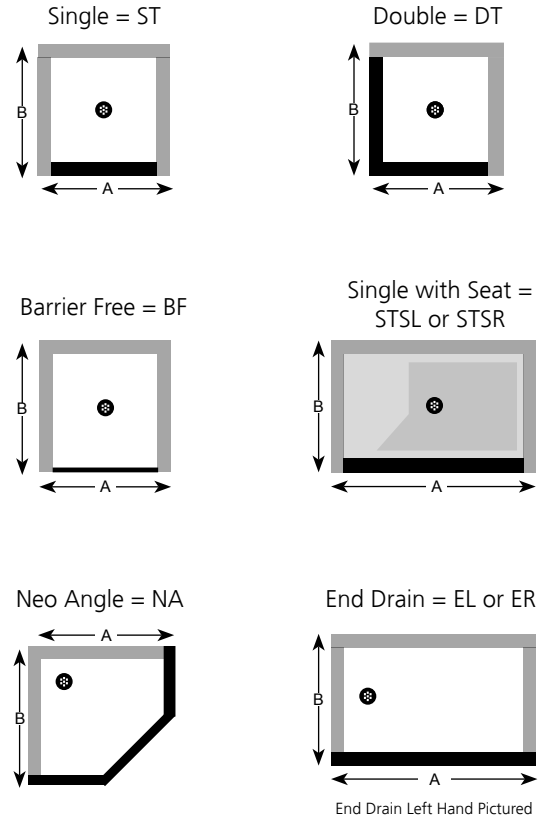

Standard Shower Bases

Round Drain Base includes drain with stainless steel cover

Model Number			Dimensions		List Price
Size	TC	- Color	A	B	
A3232	ST	- _ _	32"	32"	$700
A3434	ST	- _ _	34"	34"	$700
A3442	ST	- _ _	34"	42"	$785
A3636	ST	- _ _	36"	36"	$730
A3838	ST	- _ _	38"	38"	$730
A4234	ST	- _ _	42"	34"	$785
A4236	ST	- _ _	42"	36"	$785
A4242	ST	- _ _	42"	42"	$785
A4832	ST	- _ _	48"	32"	$785
A4834	ST	- _ _	48"	34"	$785
A4836	ST	- _ _	48"	36"	$785
A4848	ST	- _ _	48"	48"	$835
A5434	ST	- _ _	54"	34"	$835
A6032	ST	- _ _	60"	32"	$835
A6034	ST	- _ _	60"	34"	$835
A3636	DT	- _ _	36"	36"	$730
A3838	DT	- _ _	38"	38"	$730
A4242	DT	- _ _	42"	42"	$785
A3636	NA	- _ _	36"	36"	$730
A3838	NA	- _ _	38"	38"	$730
A4242	NA	- _ _	42"	42"	$785
A4848	NA	- _ _	48"	48"	$835
A4836	STSL	- _ _	48"	36"	$1,080
A4836	STSR	- _ _	48"	36"	$1,080
A6036	STSL	- _ _	60"	36"	$1,105
A6036	STSR	- _ _	60"	36"	$1,105
A3636	BF	- _ _	36"	36"	$835
A3939	BF	- _ _	39"	39"	$835
A4836	BF	- _ _	48"	36"	$835
A4848	BF	- _ _	48"	48"	$920
A6032	BF	- _ _	60"	32"	$920
A6036	BF	- _ _	60"	36"	$920
A6232	BF	- _ _	62"	32"	$920
A6636	BF	- _ _	66"	36"	$970
A6032	EL	- _ _	60"	32"	$890
A6032	ER	- _ _	60"	32"	$890

Threshold Configurations (TC)

= Threshold

Shower Base Accessories

Grab Bar (for shower base with seat)
Splash Track (for barrier free shower bases)
Drain Cover Upgrade
(For round and square drains only)

Part

GBMAD- _ _
BFST (Stainless Steel)
SB DRAIN-**P B** (Polished Brass)
SB DRAIN-**S N** (Satin Nickel)

List Price

$190
$190
$80
$80

= ADA Compliant

- _ _ = Select desired shower base color. (see page 2 for color designation)