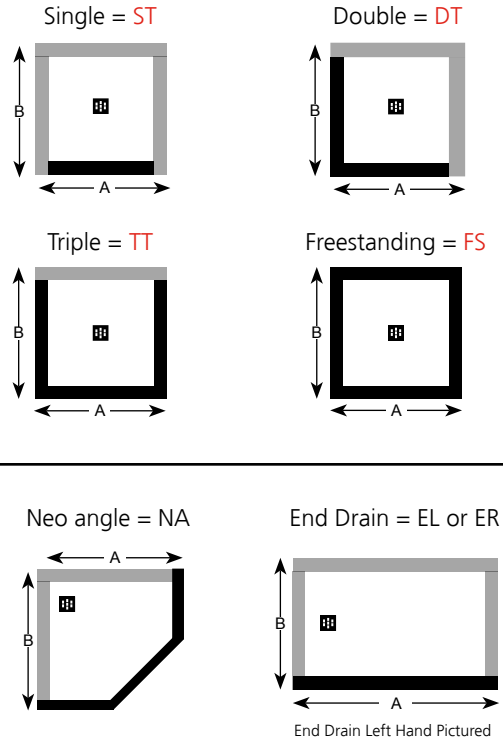

Designer Shower Bases

Square Drain Base includes drain with stainless steel cover

Model Number		Dimensions		List Price	
Size	TC	A	B		
Optional Threshold Configurations (*=ST; DT; TT; FS) (select configuration)					
S3636	*	- _ _	36"	36"	$785
S3838	*	- _ _	38"	38"	$785
S4234	*	- _ _	42"	34"	$835
S4236	*	- _ _	42"	36"	$835
S4242	*	- _ _	42"	42"	$835
S4832	*	- _ _	48"	32"	$835
S4834	*	- _ _	48"	34"	$835
S4836	*	- _ _	48"	36"	$835
S4848	*	- _ _	48"	48"	$945
S5434	*	- _ _	54"	34"	$945
S6032	*	- _ _	60"	32"	$945

Threshold Configuration					
Model Number	TC	- Color	A	B	List Price
S3636	NA	- _ _	36"	36"	$785
S3838	NA	- _ _	38"	38"	$785
S4242	NA	- _ _	42"	42"	$970
S4848	NA	- _ _	48"	48"	$945
S6030	EL	- _ _	60"	30"	$945
S6032	EL	- _ _	60"	32"	$945
S6034	EL	- _ _	60"	34"	$945
S6036	EL	- _ _	60"	36"	$945
S6030	ER	- _ _	60"	30"	$945
S6032	ER	- _ _	60"	32"	$945
S6034	ER	- _ _	60"	34"	$945
S6036	ER	- _ _	60"	36"	$945

Channel Drain Base includes drain with stainless steel cover

Threshold Configurations (*=ST; DT; TT; FS) (select configuration)					
Model Number	TC	- Color	A	B	List Price
C3636	*	- _ _	36"	36"	$970
C3838	*	- _ _	38"	38"	$970
C4242	*	- _ _	42"	42"	$970
C4848	*	- _ _	48"	48"	$1,130
C6032	EL	- _ _	60"	32"	$1,130
C6034	EL	- _ _	60"	34"	$1,130
C6036	EL	- _ _	60"	36"	$1,130
C6032	ER	- _ _	60"	32"	$1,130
C6034	ER	- _ _	60"	34"	$1,130
C6036	ER	- _ _	60"	36"	$1,130
C6032	BF	- _ _	60"	32"	$1,130

Threshold Configurations (TC)

= Threshold