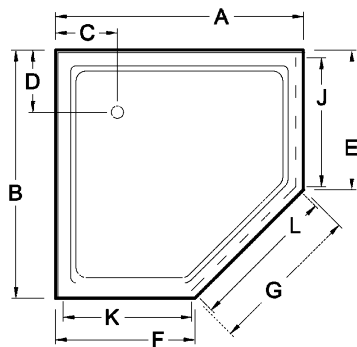

Always check the website for the most updated specifications: www.americh.com

Model No.	Outside Dimension							Centerline Dimenions				
	A	B	C	D	E	F	G	H	I	J	K	L
Single Threshold												
A3232ST	32"	32"	16"	16"				31"				
A3434ST	34"	34"	17"	17"				33"				
A3442ST	34"	42"	17"	21"				33"				
A3636ST	36"	36"	18"	18"				35½"				
A3838ST	38"	38"	19"	19"				37"				
A4234ST	42"	34"	21"	17"				41"				
A4236ST	42"	36"	21"	18"				41"				
A4242ST	42"	42"	21"	21"				41"				
A4832ST	48"	32"	24"	16"				47"				
A4834ST	48"	34"	24"	17"				47"				
A4836ST	48"	36"	24"	18"				47"				
A4848ST	48"	48"	24"	24"				47"				
A5434ST	54"	34"	27"	17"				53"				
A6032ST	60"	32"	30"	16"				59"				
A6034ST	60"	34"	30"	17"				59"				

Double Threshold												
A3636DT	36"	36"	18"	18"				33¼"	33¼"			
A3838DT	38"	38"	19"	19"				35½"	35½"			
A4242DT	42"	42"	21"	21"				39"	39"			

Neo Angle												
A3636NEO	36"	36"	12"	12"	18"	18"	26"			17"	17"	23½"
A3838NEO	38"	38"	12"	12"	19"	19"	27"			17½"	17½"	25"
A4242NEO	42"	42"	12"	12"	21"	21"	29"			19¾"	19¾"	27¾"
A4848NEO	48"	48"	12"	12"	27"	27"	29"			26½"	26½"	27½"

Always check the website for the most updated specifications: www.americh.com

Model No.	Outside Dimension							Centerline Dimenions				
	A	B	C	D	E	F	G	H	I	J	K	L
Barrier Free												
A3636BF	36"	36"	18"	18"				31"				
♿ A3939BF	39"	39"	19½"	19½"				36½"				
♿ A4836BF	48"	36"	24"	18"				45"				
♿ A4848BF	48"	48"	24"	24"				45"				
A6032BF	60"	32"	30"	16"				55½"				
A6036BF	60"	36"	30"	18"				57½"				
♿ A6232BF	62¼"	32¼"	31⅛"	16⅛"				60"				
♿ A6636BF	66"	36"	33"	18"				62½"				

♿ = ADA Compliant

Single Threshold with Seat

A4836STS-RH	48"	36"	24"	18"				47½"				
A4836STS-LH	48"	36"	24"	18"				47½"				
A6036STS-RH	60"	36"	30"	18"				59½"				
A6036STS-LH	60"	36"	30"	18"				59½"				