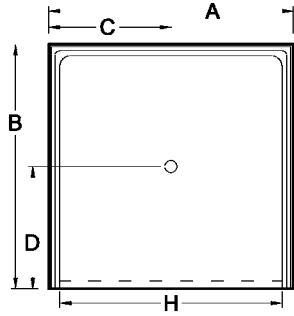

Always check the website for the most updated specifications: www.americh.com

Model No.	Outside Dimension							Centerline Dimenions				
	A	B	C	D	E	F	G	H	I	J	K	L
Single Threshold												
A3232ST	32"	32"	16"	16"				31"				
A3434ST	34"	34"	17"	17"				33"				
A3442ST	34"	42"	17"	21"				33"				
A3636ST	36"	36"	18"	18"				35½"				
A3838ST	38"	38"	19"	19"				37"				
A4234ST	42"	34"	21"	17"				41"				
A4236ST	42"	36"	21"	18"				41"				
A4242ST	42"	42"	21"	21"				41"				
A4832ST	48"	32"	24"	16"				47"				
A4834ST	48"	34"	24"	17"				47"				
A4836ST	48"	36"	24"	18"				47"				
A4848ST	48"	48"	24"	24"				47"				
A5434ST	54"	34"	27"	17"				53"				
A6032ST	60"	32"	30"	16"				59"				
A6034ST	60"	34"	30"	17"				59"				

Double Threshold												
A3636DT	36"	36"	18"	18"				33¼"	33¼"			
A3838DT	38"	38"	19"	19"				35½"	35½"			
A4242DT	42"	42"	21"	21"				39"	39"			

Neo Angle												
A3636NEO	36"	36"	12"	12"	18"	18"	26"			17"	17"	23½"
A3838NEO	38"	38"	12"	12"	19"	19"	27"			17½"	17½"	25"
A4242NEO	42"	42"	12"	12"	21"	21"	29"			19¾"	19¾"	27¾"
A4848NEO	48"	48"	12"	12"	27"	27"	29"			26½"	26½"	27½"

Always check the website for the most updated specifications: www.americh.com

Model No.	Outside Dimension							Centerline Dimenions				
	A	B	C	D	E	F	G	H	I	J	K	L
Barrier Free												
A3636BF	36"	36"	18"	18"				31"				
♿ A3939BF	39"	39"	19½"	19½"				36½"				
♿ A4836BF	48"	36"	24"	18"				45"				
♿ A4848BF	48"	48"	24"	24"				45"				
A6032BF	60"	32"	30"	16"				55½"				
A6036BF	60"	36"	30"	18"				57½"				
♿ A6232BF	62¼"	32¼"	31⅛"	16⅛"				60"				
♿ A6636BF	66"	36"	33"	18"				62½"				

♿ = ADA Compliant

Single Threshold with Seat

A4836STS-RH	48"	36"	24"	18"				47½"				
A4836STS-LH	48"	36"	24"	18"				47½"				
A6036STS-RH	60"	36"	30"	18"				59½"				
A6036STS-LH	60"	36"	30"	18"				59½"				