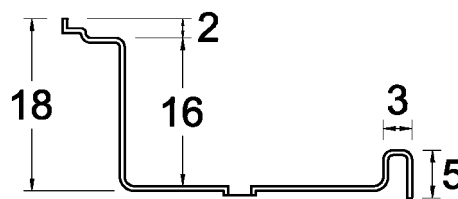

Always check the website for the most updated specifications: www.americh.com

Model No.	Outside Dimension							Centerline Dimenions				
	A	B	C	D	E	F	G	H	I	J	K	L
Barrier Free												
A3636BF	36"	36"	18"	18"				31"				
♿ A3939BF	39"	39"	19½"	19½"				36½"				
♿ A4836BF	48"	36"	24"	18"				45"				
♿ A4848BF	48"	48"	24"	24"				45"				
A6032BF	60"	32"	30"	16"				55½"				
A6036BF	60"	36"	30"	18"				57½"				
♿ A6232BF	62¼"	32¼"	31⅛"	16⅛"				60"				
♿ A6636BF	66"	36"	33"	18"				62½"				

End Drain

A6032EL	60"	32"	8½"	16"				59¼"				
A6032ER	60"	32"	8½"	16"				59¼"				

Single Threshold, Double Threshold, Neo Angle, End Drain

Single Threshold with Seat

Barrier Free