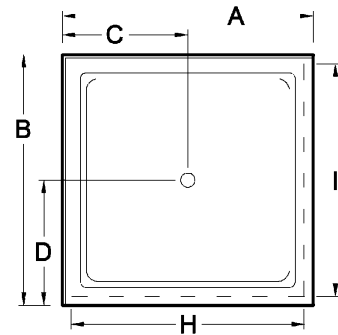

Always check the website for the most updated specifications: www.americh.com

Model No.	Outside Dimension							Centerline Dimenions				
	A	B	C	D	E	F	G	H	I	J	K	L
Single Threshold												
A3232ST	32"	32"	16"	16"				31"				
A3434ST	34"	34"	17"	17"				33"				
A3442ST	34"	42"	17"	21"				33"				
A3636ST	36"	36"	18"	18"				35½"				
A3838ST	38"	38"	19"	19"				37"				
A4234ST	42"	34"	21"	17"				41"				
A4236ST	42"	36"	21"	18"				41"				
A4242ST	42"	42"	21"	21"				41"				
A4832ST	48"	32"	24"	16"				47"				
A4834ST	48"	34"	24"	17"				47"				
A4836ST	48"	36"	24"	18"				47"				
A4848ST	48"	48"	24"	24"				47"				
A5434ST	54"	34"	27"	17"				53"				
A6032ST	60"	32"	30"	16"				59"				
A6034ST	60"	34"	30"	17"				59"				

Double Threshold												
A3636DT	36"	36"	18"	18"				33¼"	33¼"			
A3838DT	38"	38"	19"	19"				35½"	35½"			
A4242DT	42"	42"	21"	21"				39"	39"			

Neo Angle												
A3636NEO	36"	36"	12"	12"	18"	18"	26"			17"	17"	23½"
A3838NEO	38"	38"	12"	12"	19"	19"	27"			17½"	17½"	25"
A4242NEO	42"	42"	12"	12"	21"	21"	29"			19¾"	19¾"	27¾"
A4848NEO	48"	48"	12"	12"	27"	27"	29"			26½"	26½"	27½"

Always check the website for the most updated specifications: www.americh.com

Model No.	Outside Dimension							Centerline Dimenions				
	A	B	C	D	E	F	G	H	I	J	K	L
Barrier Free												
A3636BF	36"	36"	18"	18"				31"				
♿ A3939BF	39"	39"	19½"	19½"				36½"				
♿ A4836BF	48"	36"	24"	18"				45"				
♿ A4848BF	48"	48"	24"	24"				45"				
A6032BF	60"	32"	30"	16"				55½"				
A6036BF	60"	36"	30"	18"				57½"				
♿ A6232BF	62¼"	32¼"	31⅛"	16⅛"				60"				
♿ A6636BF	66"	36"	33"	18"				62½"				

♿ = ADA Compliant

Single Threshold with Seat

A4836STS-RH	48"	36"	24"	18"				47½"				
A4836STS-LH	48"	36"	24"	18"				47½"				
A6036STS-RH	60"	36"	30"	18"				59½"				
A6036STS-LH	60"	36"	30"	18"				59½"				