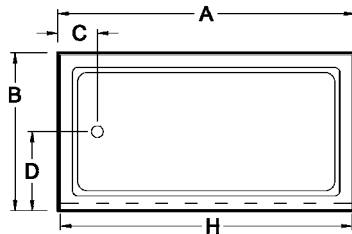

Always check the website for the most updated specifications: www.americh.com

Model No.	Outside Dimension							Centerline Dimenions				
	A	B	C	D	E	F	G	H	I	J	K	L
Single Threshold												
A3232ST	32"	32"	16"	16"				31"				
A3434ST	34"	34"	17"	17"				33"				
A3442ST	34"	42"	17"	21"				33"				
A3636ST	36"	36"	18"	18"				35½"				
A3838ST	38"	38"	19"	19"				37"				
A4234ST	42"	34"	21"	17"				41"				
A4236ST	42"	36"	21"	18"				41"				
A4242ST	42"	42"	21"	21"				41"				
A4832ST	48"	32"	24"	16"				47"				
A4834ST	48"	34"	24"	17"				47"				
A4836ST	48"	36"	24"	18"				47"				
A4848ST	48"	48"	24"	24"				47"				
A5434ST	54"	34"	27"	17"				53"				
A6032ST	60"	32"	30"	16"				59"				
A6034ST	60"	34"	30"	17"				59"				

Always check the website for the most updated specifications: www.americh.com

Model No.	Outside Dimension							Centerline Dimenions				
	A	B	C	D	E	F	G	H	I	J	K	L
Barrier Free												
A3636BF	36"	36"	18"	18"				31"				
♿ A3939BF	39"	39"	19½"	19½"				36½"				
♿ A4836BF	48"	36"	24"	18"				45"				
♿ A4848BF	48"	48"	24"	24"				45"				
A6032BF	60"	32"	30"	16"				55½"				
A6036BF	60"	36"	30"	18"				57½"				
♿ A6232BF	62¼"	32¼"	31⅛"	16⅛"				60"				
♿ A6636BF	66"	36"	33"	18"				62½"				

♿ = ADA Compliant

Single Threshold with Seat

A4836STS-RH	48"	36"	24"	18"				47½"				
A4836STS-LH	48"	36"	24"	18"				47½"				
A6036STS-RH	60"	36"	30"	18"				59½"				
A6036STS-LH	60"	36"	30"	18"				59½"				

End Drain

A6032EL	60"	32"	8½"	16"				59¼"				
A6032ER	60"	32"	8½"	16"				59¼"				

Single Threshold, Double Threshold, Neo Angle, End Drain

Single Threshold with Seat

Barrier Free