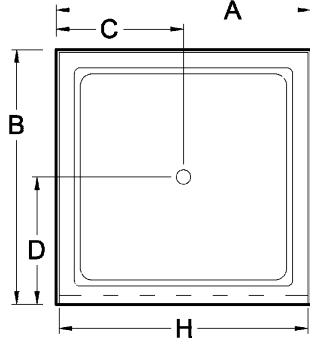

Always check the website for the most updated specifications: www.americh.com

Model No.	Outside Dimension							Centerline Dimenions				
	A	B	C	D	E	F	G	H	I	J	K	L
Single Threshold												
A3232ST	32"	32"	16"	16"				31"				
A3434ST	34"	34"	17"	17"				33"				
A3442ST	34"	42"	17"	21"				33"				
A3636ST	36"	36"	18"	18"				35½"				
A3838ST	38"	38"	19"	19"				37"				
A4234ST	42"	34"	21"	17"				41"				
A4236ST	42"	36"	21"	18"				41"				
A4242ST	42"	42"	21"	21"				41"				
A4832ST	48"	32"	24"	16"				47"				
A4834ST	48"	34"	24"	17"				47"				
A4836ST	48"	36"	24"	18"				47"				
A4848ST	48"	48"	24"	24"				47"				
A5434ST	54"	34"	27"	17"				53"				
A6032ST	60"	32"	30"	16"				59"				
A6034ST	60"	34"	30"	17"				59"				

Double Threshold												
A3636DT	36"	36"	18"	18"				33¼"	33¼"			
A3838DT	38"	38"	19"	19"				35½"	35½"			
A4242DT	42"	42"	21"	21"				39"	39"			

Neo Angle												
A3636NEO	36"	36"	12"	12"	18"	18"	26"			17"	17"	23½"
A3838NEO	38"	38"	12"	12"	19"	19"	27"			17½"	17½"	25"
A4242NEO	42"	42"	12"	12"	21"	21"	29"			19¾"	19¾"	27¾"
A4848NEO	48"	48"	12"	12"	27"	27"	29"			26½"	26½"	27½"

Always check the website for the most updated specifications: www.americh.com

Model No.	Outside Dimension							Centerline Dimenions				
	A	B	C	D	E	F	G	H	I	J	K	L
Barrier Free												
A3636BF	36"	36"	18"	18"				31"				
♿ A3939BF	39"	39"	19½"	19½"				36½"				
♿ A4836BF	48"	36"	24"	18"				45"				
♿ A4848BF	48"	48"	24"	24"				45"				
A6032BF	60"	32"	30"	16"				55½"				
A6036BF	60"	36"	30"	18"				57½"				
♿ A6232BF	62¼"	32¼"	31⅛"	16⅛"				60"				
♿ A6636BF	66"	36"	33"	18"				62½"				

♿ = ADA Compliant

Single Threshold with Seat

A4836STS-RH	48"	36"	24"	18"				47½"				
A4836STS-LH	48"	36"	24"	18"				47½"				
A6036STS-RH	60"	36"	30"	18"				59½"				
A6036STS-LH	60"	36"	30"	18"				59½"				