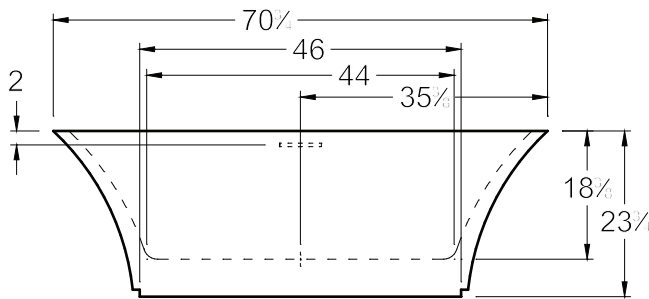

Varna 7131

MATERIAL

Solid Surface available in matte white

BATHTUB DESCRIPTION

RC2211–GW: Glossy White

RC2211–MW: Matte White

71" x 31" x 23" (1803 x 787 x 584 mm)

Weight of tub– 394 lbs (179 kg)

Capacity – 79 Gallons (300 Liters)

FEATURES

5 Year Limited Warranty

Integral waste & overflow with toe touch drain in

Polished Chrome

APPROVALS & COMPLIANCE

Americh products meet or exceed the following standards:

- Underwriters Laboratories (UL)
- Underwriters Laboratories - Canada (cUL)
- Canadian Standards Association - (CSA)

Contact Americh for additional approvals.

- ANSI Z124.1
- ANSI A112-19.7
- ANSI A112.19.8

OPTIONAL ACCESSORIES

Toe Touch Drain Upgrade - (PB,PN,SN,ORB)

Optional Linear Overflow Plate - (PB,PC,PN,SN,ORB)

GENERAL INFORMATION

- The bath must be secured to the floor by applying a bead of silicone around the base (which can be cut in future should there be a need for access to the plumbing).
- Installation must be carried out according to the manufacturer instructions and local codes.