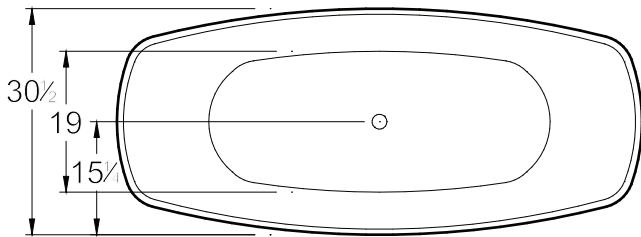

Varna 7131

MATERIAL

Solid Surface available in matte white

BATHTUB DESCRIPTION

RC2211–GW: Glossy White

RC2211–MW: Matte White

71" x 31" x 23" (1803 x 787 x 584 mm)

Weight of tub– 394 lbs (179 kg)

Capacity – 79 Gallons (300 Liters)

FEATURES

5 Year Limited Warranty

Integral waste & overflow with toe touch drain in

Polished Chrome

APPROVALS & COMPLIANCE

Americh products meet or exceed the following standards:

- Underwriters Laboratories (UL)
- Underwriters Laboratories - Canada (cUL)
- Canadian Standards Association - (CSA)

Contact Americh for additional approvals.

- ANSI Z124.1
- ANSI A112-19.7
- ANSI A112.19.8

OPTIONAL ACCESSORIES

Toe Touch Drain Upgrade - (PB,PN,SN,ORB)

Optional Linear Overflow Plate - (PB,PC,PN,SN,ORB)

GENERAL INFORMATION

- The bath must be secured to the floor by applying a bead of silicone around the base (which can be cut in future should there be a need for access to the plumbing).
- Installation must be carried out according to the manufacturer instructions and local codes.