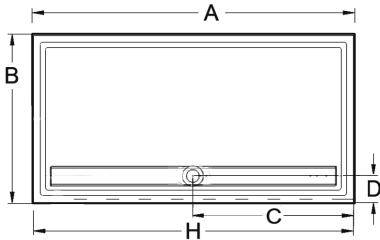

Always check the website for the most updated specifications: www.americh.com

Model No.	Outside Dimension							Centerline Dimenions				
	A	B	C	D	E	F	G	H	I	J	K	L
Single Threshold												
C3636ST	36"	36"	18"	4½"				35¼"				
C3838ST	38"	38"	19"	4½"				37¼"				
C4242ST	42"	42"	21"	4½"				41¼"				
C4848ST	48"	48"	24"	4½"				47¼"				
Double Threshold												
C3636DT	36"	36"	18"	4½"				34½"	34½"			
C3838DT	38"	38"	19"	4½"				36½"	36½"			
C4242DT	42"	42"	21"	4½"				40½"	40½"			
C4848DT	48"	48"	24"	4½"				46½"	46½"			
Triple Threshold												
C3636TT	36"	36"	18"	4½"				33"	34½"			
C3838TT	38"	38"	19"	4½"				35"	36½"			
C4242TT	42"	42"	21"	4½"				39"	40½"			
C4848TT	48"	48"	24"	4½"				45"	46½"			

Always check the website for the most updated specifications: www.americh.com

Model No.	Outside Dimension							Centerline Dimensions					
	A	B	C	D	E	F	G	H	I	J	K	L	
Freestanding													
C3636FS	36"	36"	18"	18"				33"	33"				
C3838FS	38"	38"	19"	19"				35"	35"				
C4242FS	42"	42"	21"	21"				39"	39"				
C4848FS	48"	48"	24"	24"				45"	45"				

Model No.	Outside Dimension				Centerline Dimensions					
	A	B	C	D	H	I	J	K	L	
End Drain										
C6032EL	60"	32"	16"	5"		58½"				
C6034EL	60"	34"	17"	5"		58½"				
C6036EL	60"	36"	18"	5"		58½"				
C6032ER	60"	32"	16"	5"		58½"				
C6034ER	60"	34"	17"	5"		58½"				
C6036ER	60"	36"	18"	5"		58½"				

Model No.	Outside Dimension				Centerline Dimensions					
	A	B	C	D	H	I	J	K	L	
Barrier Free										
C6032BF	60"	32"	30"	5"		55"				

Single, Double, Triple Thresholds; Freestanding

End Drain

Barrier Free