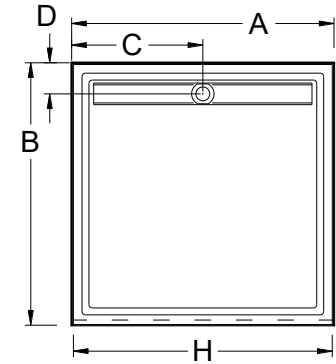

Always check the website for the most updated specifications: www.americh.com

Model No.	Outside Dimension							Centerline Dimenions				
	A	B	C	D	E	F	G	H	I	J	K	L
Single Threshold												
C3636ST	36"	36"	18"	4½"				35¼"				
C3838ST	38"	38"	19"	4½"				37¼"				
C4242ST	42"	42"	21"	4½"				41¼"				
C4848ST	48"	48"	24"	4½"				47¼"				
Double Threshold												
C3636DT	36"	36"	18"	4½"				34½"	34½"			
C3838DT	38"	38"	19"	4½"				36½"	36½"			
C4242DT	42"	42"	21"	4½"				40½"	40½"			
C4848DT	48"	48"	24"	4½"				46½"	46½"			
Triple Threshold												
C3636TT	36"	36"	18"	4½"				33"	34½"			
C3838TT	38"	38"	19"	4½"				35"	36½"			
C4242TT	42"	42"	21"	4½"				39"	40½"			
C4848TT	48"	48"	24"	4½"				45"	46½"			

Always check the website for the most updated specifications: www.americh.com

Model No.	Outside Dimension							Centerline Dimensions					
	A	B	C	D	E	F	G	H	I	J	K	L	
Freestanding													
C3636FS	36"	36"	18"	18"				33"	33"				
C3838FS	38"	38"	19"	19"				35"	35"				
C4242FS	42"	42"	21"	21"				39"	39"				
C4848FS	48"	48"	24"	24"				45"	45"				

Model No.	Outside Dimension				Centerline Dimensions					
	A	B	C	D	H	I	J	K	L	
End Drain										
C6032EL	60"	32"	16"	5"		58½"				
C6034EL	60"	34"	17"	5"		58½"				
C6036EL	60"	36"	18"	5"		58½"				
C6032ER	60"	32"	16"	5"		58½"				
C6034ER	60"	34"	17"	5"		58½"				
C6036ER	60"	36"	18"	5"		58½"				

Model No.	Outside Dimension				Centerline Dimensions					
	A	B	C	D	H	I	J	K	L	
Barrier Free										
C6032BF	60"	32"	30"	5"		55"				

Single, Double, Triple Thresholds; Freestanding

End Drain

Barrier Free