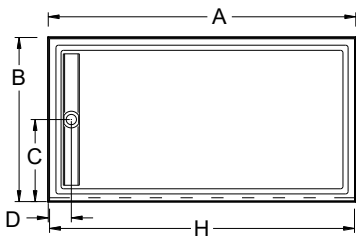

Always check the website for the most updated specifications: www.americh.com

Model No.	Outside Dimension							Centerline Dimenions				
	A	B	C	D	E	F	G	H	I	J	K	L
Single Threshold												
C3636ST	36"	36"	18"	4½"				35¼"				
C3838ST	38"	38"	19"	4½"				37¼"				
C4242ST	42"	42"	21"	4½"				41¼"				
C4848ST	48"	48"	24"	4½"				47¼"				
Double Threshold												
C3636DT	36"	36"	18"	4½"				34½"	34½"			
C3838DT	38"	38"	19"	4½"				36½"	36½"			
C4242DT	42"	42"	21"	4½"				40½"	40½"			
C4848DT	48"	48"	24"	4½"				46½"	46½"			
Triple Threshold												
C3636TT	36"	36"	18"	4½"				33"	34½"			
C3838TT	38"	38"	19"	4½"				35"	36½"			
C4242TT	42"	42"	21"	4½"				39"	40½"			
C4848TT	48"	48"	24"	4½"				45"	46½"			

Always check the website for the most updated specifications: www.americh.com

Model No.	Outside Dimension							Centerline Dimensions					
	A	B	C	D	E	F	G	H	I	J	K	L	
Freestanding													
C3636FS	36"	36"	18"	18"				33"	33"				
C3838FS	38"	38"	19"	19"				35"	35"				
C4242FS	42"	42"	21"	21"				39"	39"				
C4848FS	48"	48"	24"	24"				45"	45"				

Model No.	Outside Dimension				Centerline Dimensions					
	A	B	C	D	H	I	J	K	L	
End Drain										
C6032EL	60"	32"	16"	5"		58½"				
C6034EL	60"	34"	17"	5"		58½"				
C6036EL	60"	36"	18"	5"		58½"				
C6032ER	60"	32"	16"	5"		58½"				
C6034ER	60"	34"	17"	5"		58½"				
C6036ER	60"	36"	18"	5"		58½"				

Model No.	Outside Dimension				Centerline Dimensions					
	A	B	C	D	H	I	J	K	L	
Barrier Free										
C6032BF	60"	32"	30"	5"		55"				

Single, Double, Triple Thresholds; Freestanding

End Drain

Barrier Free