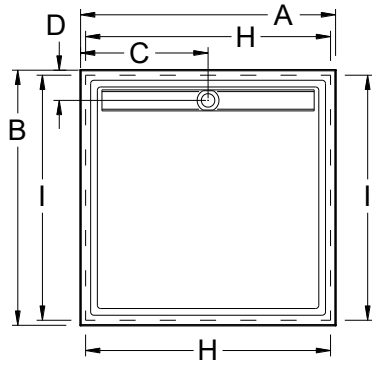

Always check the website for the most updated specifications: www.americh.com

Model No.	Outside Dimension							Centerline Dimenions				
	A	B	C	D	E	F	G	H	I	J	K	L
Single Threshold												
C3636ST	36"	36"	18"	4½"				35¼"				
C3838ST	38"	38"	19"	4½"				37¼"				
C4242ST	42"	42"	21"	4½"				41¼"				
C4848ST	48"	48"	24"	4½"				47¼"				
Double Threshold												
C3636DT	36"	36"	18"	4½"				34½"	34½"			
C3838DT	38"	38"	19"	4½"				36½"	36½"			
C4242DT	42"	42"	21"	4½"				40½"	40½"			
C4848DT	48"	48"	24"	4½"				46½"	46½"			
Triple Threshold												
C3636TT	36"	36"	18"	4½"				33"	34½"			
C3838TT	38"	38"	19"	4½"				35"	36½"			
C4242TT	42"	42"	21"	4½"				39"	40½"			
C4848TT	48"	48"	24"	4½"				45"	46½"			

Always check the website for the most updated specifications: www.americh.com

Model No.	Outside Dimension							Centerline Dimensions					
	A	B	C	D	E	F	G	H	I	J	K	L	
Freestanding													
C3636FS	36"	36"	18"	18"				33"	33"				
C3838FS	38"	38"	19"	19"				35"	35"				
C4242FS	42"	42"	21"	21"				39"	39"				
C4848FS	48"	48"	24"	24"				45"	45"				

Model No.	Outside Dimension				Centerline Dimensions					
	A	B	C	D	H	I	J	K	L	
End Drain										
C6032EL	60"	32"	16"	5"		58½"				
C6034EL	60"	34"	17"	5"		58½"				
C6036EL	60"	36"	18"	5"		58½"				
C6032ER	60"	32"	16"	5"		58½"				
C6034ER	60"	34"	17"	5"		58½"				
C6036ER	60"	36"	18"	5"		58½"				

Model No.	Outside Dimension				Centerline Dimensions					
	A	B	C	D	H	I	J	K	L	
Barrier Free										
C6032BF	60"	32"	30"	5"		55"				

Single, Double, Triple Thresholds; Freestanding

End Drain

Barrier Free