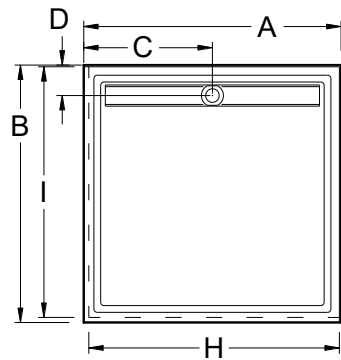

Always check the website for the most updated specifications: www.americh.com

Model No.	Outside Dimension							Centerline Dimenions				
	A	B	C	D	E	F	G	H	I	J	K	L
Single Threshold												
C3636ST	36"	36"	18"	4½"				35¼"				
C3838ST	38"	38"	19"	4½"				37¼"				
C4242ST	42"	42"	21"	4½"				41¼"				
C4848ST	48"	48"	24"	4½"				47¼"				
Double Threshold												
C3636DT	36"	36"	18"	4½"				34½"	34½"			
C3838DT	38"	38"	19"	4½"				36½"	36½"			
C4242DT	42"	42"	21"	4½"				40½"	40½"			
C4848DT	48"	48"	24"	4½"				46½"	46½"			
Triple Threshold												
C3636TT	36"	36"	18"	4½"				33"	34½"			
C3838TT	38"	38"	19"	4½"				35"	36½"			
C4242TT	42"	42"	21"	4½"				39"	40½"			
C4848TT	48"	48"	24"	4½"				45"	46½"			

Always check the website for the most updated specifications: www.americh.com

Model No.	Outside Dimension							Centerline Dimensions					
	A	B	C	D	E	F	G	H	I	J	K	L	
Freestanding													
C3636FS	36"	36"	18"	18"				33"	33"				
C3838FS	38"	38"	19"	19"				35"	35"				
C4242FS	42"	42"	21"	21"				39"	39"				
C4848FS	48"	48"	24"	24"				45"	45"				

Model No.	Outside Dimension				Centerline Dimensions					
	A	B	C	D	H	I	J	K	L	
End Drain										
C6032EL	60"	32"	16"	5"		58½"				
C6034EL	60"	34"	17"	5"		58½"				
C6036EL	60"	36"	18"	5"		58½"				
C6032ER	60"	32"	16"	5"		58½"				
C6034ER	60"	34"	17"	5"		58½"				
C6036ER	60"	36"	18"	5"		58½"				

Model No.	Outside Dimension				Centerline Dimensions					
	A	B	C	D	H	I	J	K	L	
Barrier Free										
C6032BF	60"	32"	30"	5"		55"				

Single, Double, Triple Thresholds; Freestanding

End Drain

Barrier Free