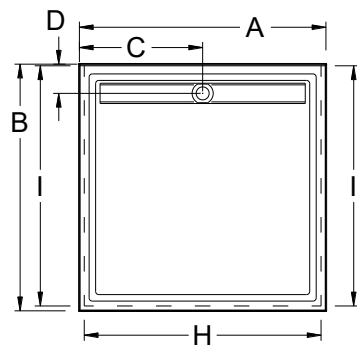

Always check the website for the most updated specifications: www.americh.com

Model No.	Outside Dimension							Centerline Dimenions				
	A	B	C	D	E	F	G	H	I	J	K	L
Single Threshold												
C3636ST	36"	36"	18"	4½"				35¼"				
C3838ST	38"	38"	19"	4½"				37¼"				
C4242ST	42"	42"	21"	4½"				41¼"				
C4848ST	48"	48"	24"	4½"				47¼"				
Double Threshold												
C3636DT	36"	36"	18"	4½"				34½"	34½"			
C3838DT	38"	38"	19"	4½"				36½"	36½"			
C4242DT	42"	42"	21"	4½"				40½"	40½"			
C4848DT	48"	48"	24"	4½"				46½"	46½"			
Triple Threshold												
C3636TT	36"	36"	18"	4½"				33"	34½"			
C3838TT	38"	38"	19"	4½"				35"	36½"			
C4242TT	42"	42"	21"	4½"				39"	40½"			
C4848TT	48"	48"	24"	4½"				45"	46½"			

Always check the website for the most updated specifications: www.americh.com

Model No.	Outside Dimension							Centerline Dimensions					
	A	B	C	D	E	F	G	H	I	J	K	L	
Freestanding													
C3636FS	36"	36"	18"	18"				33"	33"				
C3838FS	38"	38"	19"	19"				35"	35"				
C4242FS	42"	42"	21"	21"				39"	39"				
C4848FS	48"	48"	24"	24"				45"	45"				

Model No.	Outside Dimension				Centerline Dimensions					
	A	B	C	D	H	I	J	K	L	
End Drain										
C6032EL	60"	32"	16"	5"		58½"				
C6034EL	60"	34"	17"	5"		58½"				
C6036EL	60"	36"	18"	5"		58½"				
C6032ER	60"	32"	16"	5"		58½"				
C6034ER	60"	34"	17"	5"		58½"				
C6036ER	60"	36"	18"	5"		58½"				

Model No.	Outside Dimension				Centerline Dimensions					
	A	B	C	D	H	I	J	K	L	
Barrier Free										
C6032BF	60"	32"	30"	5"		55"				

Single, Double, Triple Thresholds; Freestanding

End Drain

Barrier Free