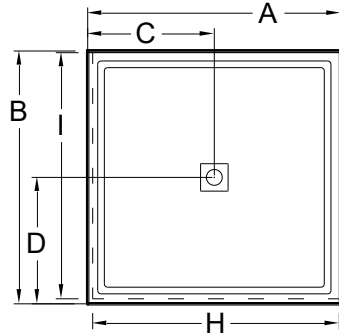

Always check the website for the most updated specifications: [www.americh.com](http://www.americh.com)

Model No.	Outside Dimension							Centerline Dimensions				
	A	B	C	D	E	F	G	H	I	J	K	L
<b>Single Threshold</b>												
S3636ST	36"	36"	18"	18"				35 1/4"				
S3838ST	38"	38"	19"	19"				37 1/4"				
S4234ST	42"	34"	21"	17"				41 1/4"				
S4236ST	42"	36"	21"	18"				41 1/4"				
S4242ST	42"	42"	21"	21"				41 1/4"				
S4832ST	48"	32"	24"	16"				47 1/4"				
S4834ST	48"	34"	24"	17"				47 1/4"				
S4836ST	48"	36"	24"	18"				47 1/4"				
S4848ST	48"	48"	24"	24"				47 1/4"				
S5434ST	54"	34"	27"	17"				53 1/4"				
S6032ST	60"	32"	30"	16"				58 1/2"				
S6036ST	60"	36"	30"	18"				58 1/2"				

Model No.	Outside Dimension							Centerline Dimensions				
	A	B	C	D	E	F	G	H	I	J	K	L
<b>Double Threshold</b>												
S3636DT	36"	36"	18"	18"				34 1/2"	34 1/2"			
S3838DT	38"	38"	19"	19"				36 1/2"	36 1/2"			
S4234DT	42"	34"	21"	17"				40 1/2"	32 1/2"			
S4236DT	42"	36"	21"	18"				40 1/2"	34 1/2"			
S4242DT	42"	42"	21"	21"				40 1/2"	40 1/2"			
S4832DT	48"	32"	24"	16"				46 1/2"	30 1/2"			
S4834DT	48"	34"	24"	17"				46 1/2"	32 1/2"			
S4836DT	48"	36"	24"	18"				46 1/2"	34 1/2"			
S4848DT	48"	48"	24"	24"				46 1/2"	46 1/2"			
S5434DT	54"	34"	27"	17"				52 1/2"	32 1/2"			
S6032DT	60"	32"	30"	16"				58 1/2"	29 1/2"			
S6036DT	60"	36"	30"	18"				58 1/2"	34 1/2"			

Model No.	Outside Dimension							Centerline Dimensions				
	A	B	C	D	E	F	G	H	I	J	K	L
<b>Triple Threshold</b>												
S3636TT	36"	36"	18"	18"				33"	34 1/2"			
S3838TT	38"	38"	19"	19"				35"	36 1/2"			
S4234TT	42"	34"	21"	17"				39"	32 1/2"			
S4236TT	42"	36"	21"	18"				39"	34 1/2"			
S4242TT	42"	42"	21"	21"				39"	40 1/2"			
S4832TT	48"	32"	24"	16"				45"	30 1/2"			
S4834TT	48"	34"	24"	17"				45"	32 1/2"			
S4836TT	48"	36"	24"	18"				45"	34 1/2"			
S4848TT	48"	48"	24"	24"				45"	46 1/2"			
S5434TT	54"	34"	27"	17"				51"	32 1/2"			
S6032TT	60"	32"	30"	16"				58 1/2"	29 1/2"			
S6036TT	60"	36"	30"	18"				58 1/2"	34 1/2"			