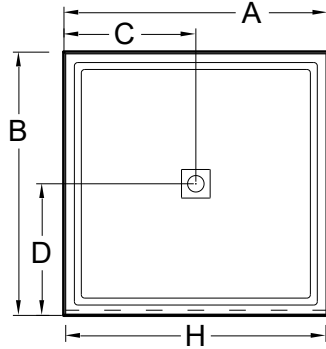

Always check the website for the most updated specifications: [www.americh.com](http://www.americh.com)

Model No.	Outside Dimension							Centerline Dimensions				
	A	B	C	D	E	F	G	H	I	J	K	L
<b>Single Threshold</b>												
S3636ST	36"	36"	18"	18"				35 1/4"				
S3838ST	38"	38"	19"	19"				37 1/4"				
S4234ST	42"	34"	21"	17"				41 1/4"				
S4236ST	42"	36"	21"	18"				41 1/4"				
S4242ST	42"	42"	21"	21"				41 1/4"				
S4832ST	48"	32"	24"	16"				47 1/4"				
S4834ST	48"	34"	24"	17"				47 1/4"				
S4836ST	48"	36"	24"	18"				47 1/4"				
S4848ST	48"	48"	24"	24"				47 1/4"				
S5434ST	54"	34"	27"	17"				53 1/4"				
S6032ST	60"	32"	30"	16"				58 1/2"				
S6036ST	60"	36"	30"	18"				58 1/2"				

Model No.	Outside Dimension							Centerline Dimensions				
	A	B	C	D	E	F	G	H	I	J	K	L
<b>Double Threshold</b>												
S3636DT	36"	36"	18"	18"				34 1/2"	34 1/2"			
S3838DT	38"	38"	19"	19"				36 1/2"	36 1/2"			
S4234DT	42"	34"	21"	17"				40 1/2"	32 1/2"			
S4236DT	42"	36"	21"	18"				40 1/2"	34 1/2"			
S4242DT	42"	42"	21"	21"				40 1/2"	40 1/2"			
S4832DT	48"	32"	24"	16"				46 1/2"	30 1/2"			
S4834DT	48"	34"	24"	17"				46 1/2"	32 1/2"			
S4836DT	48"	36"	24"	18"				46 1/2"	34 1/2"			
S4848DT	48"	48"	24"	24"				46 1/2"	46 1/2"			
S5434DT	54"	34"	27"	17"				52 1/2"	32 1/2"			
S6032DT	60"	32"	30"	16"				58 1/2"	29 1/2"			
S6036DT	60"	36"	30"	18"				58 1/2"	34 1/2"			

Model No.	Outside Dimension							Centerline Dimensions				
	A	B	C	D	E	F	G	H	I	J	K	L
<b>Triple Threshold</b>												
S3636TT	36"	36"	18"	18"				33"	34 1/2"			
S3838TT	38"	38"	19"	19"				35"	36 1/2"			
S4234TT	42"	34"	21"	17"				39"	32 1/2"			
S4236TT	42"	36"	21"	18"				39"	34 1/2"			
S4242TT	42"	42"	21"	21"				39"	40 1/2"			
S4832TT	48"	32"	24"	16"				45"	30 1/2"			
S4834TT	48"	34"	24"	17"				45"	32 1/2"			
S4836TT	48"	36"	24"	18"				45"	34 1/2"			
S4848TT	48"	48"	24"	24"				45"	46 1/2"			
S5434TT	54"	34"	27"	17"				51"	32 1/2"			
S6032TT	60"	32"	30"	16"				58 1/2"	29 1/2"			
S6036TT	60"	36"	30"	18"				58 1/2"	34 1/2"			