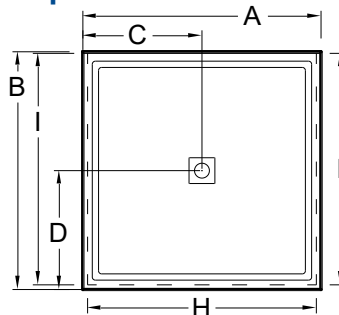

Always check the website for the most updated specifications: [www.americh.com](http://www.americh.com)

Model No.	Outside Dimension							Centerline Dimensions				
	A	B	C	D	E	F	G	H	I	J	K	L
<b>Single Threshold</b>												
S3636ST	36"	36"	18"	18"				35 1/4"				
S3838ST	38"	38"	19"	19"				37 1/4"				
S4234ST	42"	34"	21"	17"				41 1/4"				
S4236ST	42"	36"	21"	18"				41 1/4"				
S4242ST	42"	42"	21"	21"				41 1/4"				
S4832ST	48"	32"	24"	16"				47 1/4"				
S4834ST	48"	34"	24"	17"				47 1/4"				
S4836ST	48"	36"	24"	18"				47 1/4"				
S4848ST	48"	48"	24"	24"				47 1/4"				
S5434ST	54"	34"	27"	17"				53 1/4"				
S6032ST	60"	32"	30"	16"				58 1/2"				
S6036ST	60"	36"	30"	18"				58 1/2"				

Model No.	Outside Dimension							Centerline Dimensions				
	A	B	C	D	E	F	G	H	I	J	K	L
<b>Double Threshold</b>												
S3636DT	36"	36"	18"	18"				34 1/2"	34 1/2"			
S3838DT	38"	38"	19"	19"				36 1/2"	36 1/2"			
S4234DT	42"	34"	21"	17"				40 1/2"	32 1/2"			
S4236DT	42"	36"	21"	18"				40 1/2"	34 1/2"			
S4242DT	42"	42"	21"	21"				40 1/2"	40 1/2"			
S4832DT	48"	32"	24"	16"				46 1/2"	30 1/2"			
S4834DT	48"	34"	24"	17"				46 1/2"	32 1/2"			
S4836DT	48"	36"	24"	18"				46 1/2"	34 1/2"			
S4848DT	48"	48"	24"	24"				46 1/2"	46 1/2"			
S5434DT	54"	34"	27"	17"				52 1/2"	32 1/2"			
S6032DT	60"	32"	30"	16"				58 1/2"	29 1/2"			
S6036DT	60"	36"	30"	18"				58 1/2"	34 1/2"			

Model No.	Outside Dimension							Centerline Dimensions				
	A	B	C	D	E	F	G	H	I	J	K	L
<b>Triple Threshold</b>												
S3636TT	36"	36"	18"	18"				33"	34 1/2"			
S3838TT	38"	38"	19"	19"				35"	36 1/2"			
S4234TT	42"	34"	21"	17"				39"	32 1/2"			
S4236TT	42"	36"	21"	18"				39"	34 1/2"			
S4242TT	42"	42"	21"	21"				39"	40 1/2"			
S4832TT	48"	32"	24"	16"				45"	30 1/2"			
S4834TT	48"	34"	24"	17"				45"	32 1/2"			
S4836TT	48"	36"	24"	18"				45"	34 1/2"			
S4848TT	48"	48"	24"	24"				45"	46 1/2"			
S5434TT	54"	34"	27"	17"				51"	32 1/2"			
S6032TT	60"	32"	30"	16"				58 1/2"	29 1/2"			
S6036TT	60"	36"	30"	18"				58 1/2"	34 1/2"			