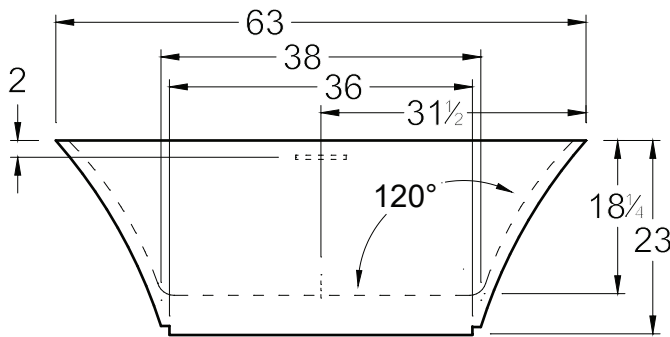

### DIMENSIONS

63" x 30" x 24" (1600 x 762 x 610 mm)  
 Weight of tub– 250 lb. (113 kg)  
 Capacity – 70 Gallons (265 Liters)