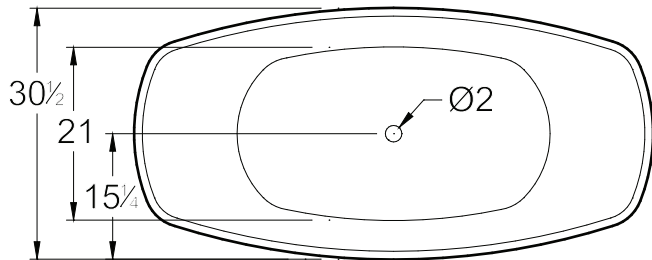

### DIMENSIONS

63" x 30" x 24" (1600 x 762 x 610 mm)  
 Weight of tub– 250 lb. (113 kg)  
 Capacity – 70 Gallons (265 Liters)