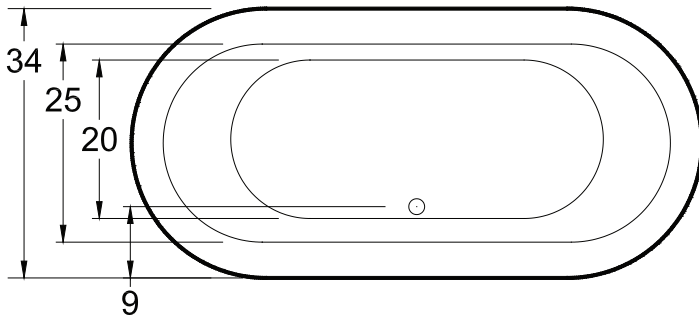

AMERICH®

SIRENA™ 7234

DIMENSIONS

72" x 34" x 24" deep (1829 x 914 x 533 mm)
Gallon to Overflow = 85 (Liters = 322)
Height to Overflow = 15¾" (400 mm)

MATERIAL

Polymer Composite

TUB FLOOR

Non - Textured

Contact Americh for additional approvals.

★ Made in the USA

All bathtub dimensions are ± 1/2"

Last Update 1/20/21
Always check our website for the most updated specifications: Americh.com

LEGEND

Remote Blower Connection