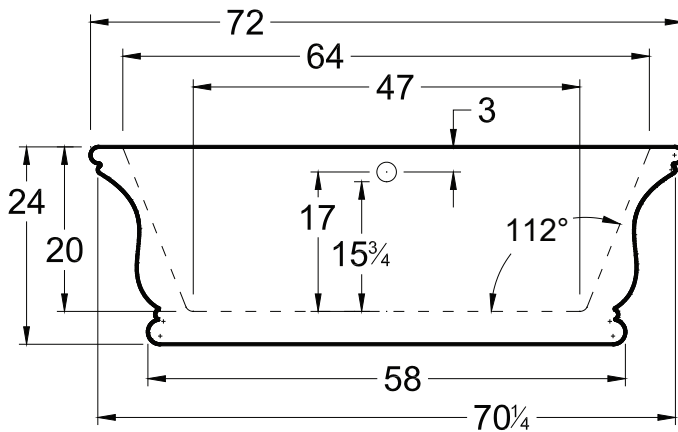

AMERICH®

SIRENA™ 7234

DIMENSIONS

72" x 34" x 24" deep (1829 x 914 x 533 mm)
Gallon to Overflow = 85 (Liters = 322)
Height to Overflow = 15¾" (400 mm)

MATERIAL

Polymer Composite

TUB FLOOR

Non - Textured

Contact Americh for additional approvals.

★ Made in the USA

All bathtub dimensions are ± 1/2"

Last Update 1/20/21
Always check our website for the most updated specifications: Americh.com

LEGEND

Remote Blower Connection

OPTIONAL ACCESSORIES

- Dual Color (Premium Color Upcharge)
- Pillows: 12" - Angle
- Lo Profile Tub Edge
- Waste & Overflow Upgrade
- Linear Waste & Overflow

INSTALLATION TIPS

- Install according to Owner's Manual and local codes.
- The bath must be secured to the floor by applying a bead of silicone around the base
- Hot water supply should be 65-75% of tub capacity or greater.