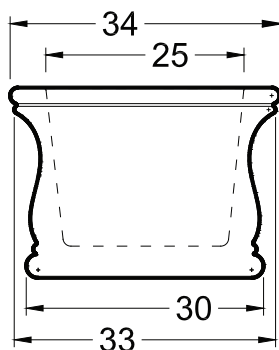

AMERICH®

SIRENA™ 7234

DIMENSIONS

72" x 34" x 24" deep (1829 x 914 x 533 mm)
Gallon to Overflow = 85 (Liters = 322)
Height to Overflow = 15¾" (400 mm)

MATERIAL

Polymer Composite

TUB FLOOR

Non - Textured

Contact Americh for additional approvals.

★ Made in the USA

All bathtub dimensions are ± 1/2"

Last Update 1/20/21
Always check our website for the most updated specifications: Americh.com

LEGEND

Remote Blower Connection