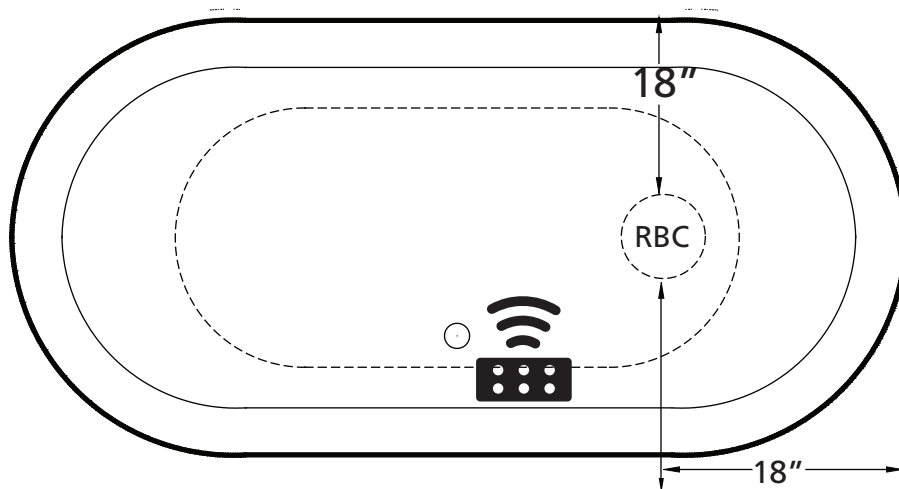

AMERICH®

SIRENA™ 7234

DIMENSIONS

72" x 34" x 24" deep (1829 x 914 x 533 mm)
Gallon to Overflow = 85 (Liters = 322)
Height to Overflow = 15¾" (400 mm)

MATERIAL

Polymer Composite

TUB FLOOR

Non - Textured

Contact Americh for additional approvals.

★ Made in the USA

All bathtub dimensions are ± 1/2"

Last Update 1/20/21
Always check our website for the most updated specifications: Americh.com

LEGEND

Remote Blower Connection

REMOTE CONTROL
(With INVISIBLE MAGNETIC HOLDER)

Airbath System II

Blower must be remotely located
(Diagram is required for custom blower connection)

STANDARD EQUIPMENT

- Americh Remote Control (with AirBath System only)
- Integral Waste & Overflow

OPTIONAL ACCESSORIES

- Dual Color (Premium Color Upcharge)
- Pillows: 12" - Angle
- Lo Profile Tub Edge
- Waste & Overflow Upgrade
- Linear Waste & Overflow

INSTALLATION TIPS

- Install according to Owner's Manual and local codes.
- The bath must be secured to the floor by applying a bead of silicone around the base
- Hot water supply should be 65-75% of tub capacity or greater.