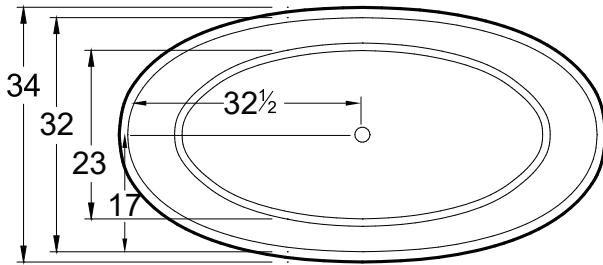

Beijing 6534

DIMENSIONS

65" x 34" x 22" (1677 x 864 x 559 mm)
 Weight of tub - 325 lb. (148 kg)
 Capacity - 80 gallons (303 Liters)

MATERIAL

Mineral Cast Solid Surface

TUB FLOOR

Non- Textured

UNDERMOUNT:

Contact Americh for additional approvals.

FEATURES

Available in Glossy White and Matte White

Integral linear waste & overflow with toe touch drain in PC

OPTIONAL ACCESSORIES

Toe Touch Drain Upgrade - (PB,PN,SN,ORB)
 Optional Linear Overflow Plate - (PB,PC,PN,SN,ORB)
 Other colors available