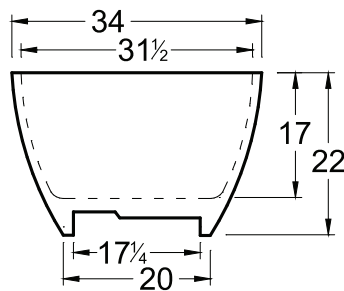

Beijing 6534

DIMENSIONS

65" x 34" x 22" (1677 x 864 x 559 mm)
 Weight of tub - 325 lb. (148 kg)
 Capacity - 80 gallons (303 Liters)

MATERIAL

Mineral Cast Solid Surface

TUB FLOOR

Non- Textured

UNDERMOUNT: