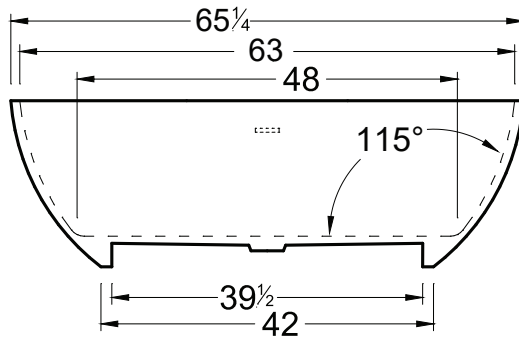

Beijing 6534

DIMENSIONS

65" x 34" x 22" (1677 x 864 x 559 mm)
 Weight of tub - 325 lb. (148 kg)
 Capacity - 80 gallons (303 Liters)

MATERIAL

Mineral Cast Solid Surface

TUB FLOOR

Non- Textured

UNDERMOUNT: