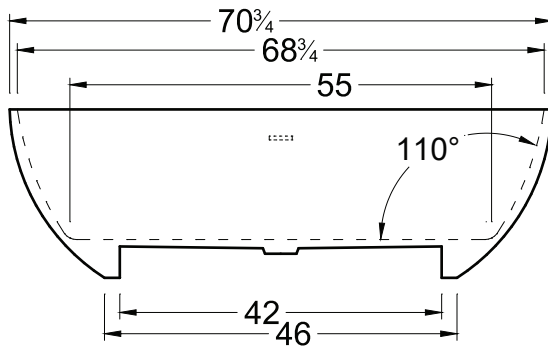

Beijing 7135

DIMENSIONS

71" x 35" x 22" (1803 x 889 x 559 mm)

Weight of tub - 355 lb (161kg)

Capacity - 92 gallons (348 Liters)

MATERIAL

Mineral Cast Solid Surface

TUB FLOOR