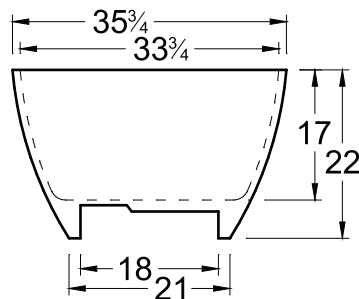

Beijing 7135

DIMENSIONS

71" x 35" x 22" (1803 x 889 x 559 mm)

Weight of tub - 355 lb (161kg)

Capacity - 92 gallons (348 Liters)

MATERIAL

Mineral Cast Solid Surface

TUB FLOOR