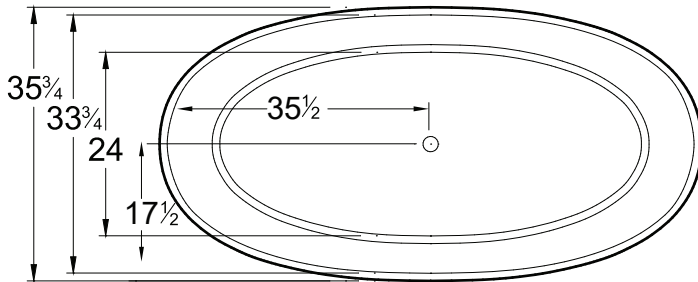

Beijing 7135

DIMENSIONS

71" x 35" x 22" (1803 x 889 x 559 mm)

Weight of tub - 355 lb (161kg)

Capacity - 92 gallons (348 Liters)

MATERIAL

Mineral Cast Solid Surface

TUB FLOOR

Optional Linear Overflow Plate - (PB,PC,PN,SN,ORB)

Other colors available