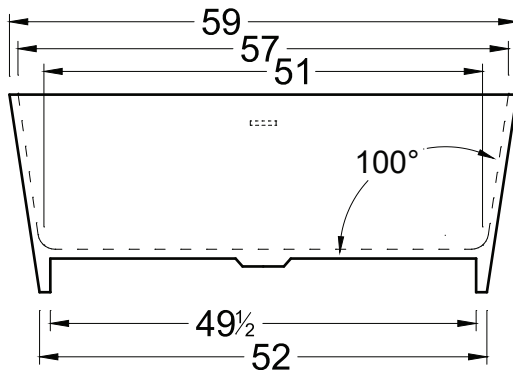

Madrid 5932

DIMENSIONS

59" x 32" x 24" (1499 x 813 x 610 mm)
 Weight of tub- 400 lb (181 kg)
 Capacity - 89 gallons (337 Liters)

MATERIAL

Mineral Cast Solid Surface

TUB FLOOR

Non- Textured

UNDERMOUNT: