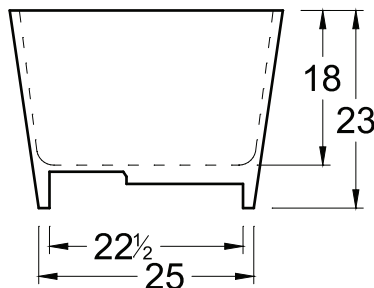

Madrid 5932

DIMENSIONS

59" x 32" x 24" (1499 x 813 x 610 mm)
 Weight of tub- 400 lb (181 kg)
 Capacity - 89 gallons (337 Liters)

MATERIAL

Mineral Cast Solid Surface

TUB FLOOR

Non- Textured

UNDERMOUNT: