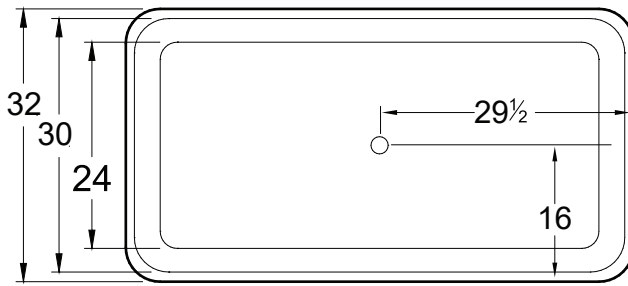

Madrid 5932

DIMENSIONS

59" x 32" x 24" (1499 x 813 x 610 mm)
 Weight of tub- 400 lb (181 kg)
 Capacity - 89 gallons (337 Liters)

MATERIAL

Mineral Cast Solid Surface

TUB FLOOR

Non- Textured

UNDERMOUNT: