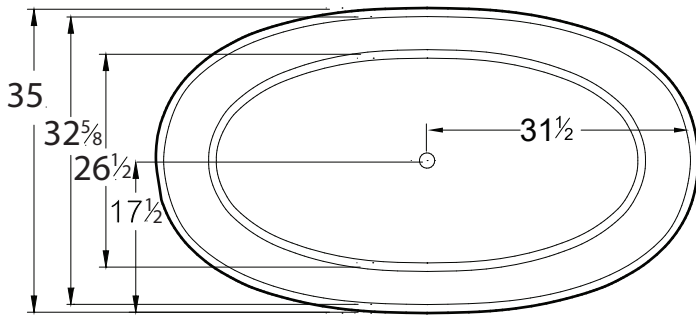

Orleans 6335

DIMENSIONS

63" x 35" x 22" (1473 x 812 x 559 mm)
 Weight of tub - 285 lb. (130 kg)
 Capacity - 80 gallons (208 Liters)

MATERIAL

Mineral Cast Solid Surface

TUB FLOOR

Non- Textured

UNDERMOUNT: