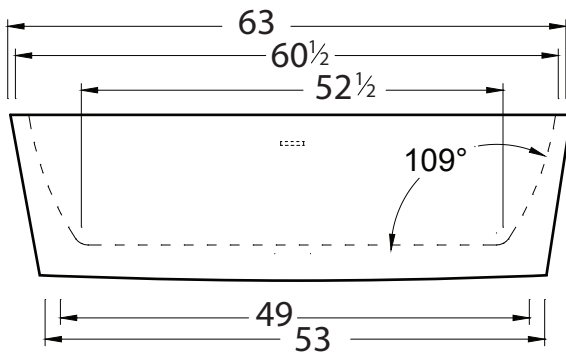

Orleans 6335

DIMENSIONS

63" x 35" x 22" (1473 x 812 x 559 mm)
 Weight of tub - 285 lb. (130 kg)
 Capacity - 80 gallons (208 Liters)

MATERIAL

Mineral Cast Solid Surface

TUB FLOOR

Non- Textured

UNDERMOUNT: