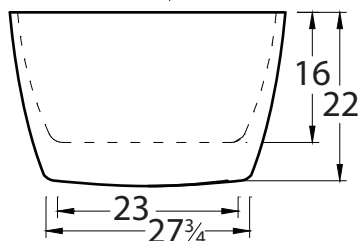

Orleans 6335

DIMENSIONS

63" x 35" x 22" (1473 x 812 x 559 mm)
 Weight of tub - 285 lb. (130 kg)
 Capacity - 80 gallons (208 Liters)

MATERIAL

Mineral Cast Solid Surface

TUB FLOOR

Non- Textured

UNDERMOUNT: