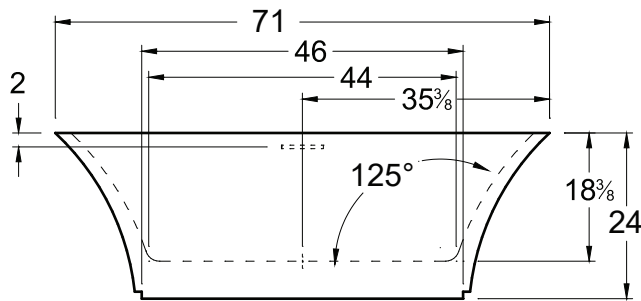

### DIMENSIONS

71" x 31" x 24" (1803 x 787 x 584 mm)

Weight of tub- 394 lbs (179 kg)

Capacity - 79 Gallons (300 Liters)