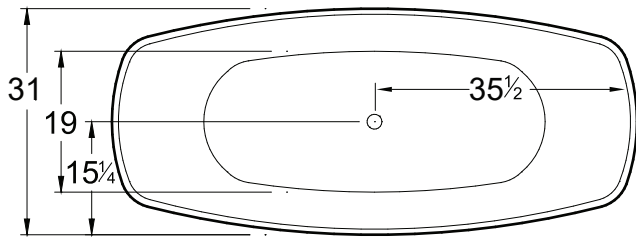

### DIMENSIONS

71" x 31" x 24" (1803 x 787 x 584 mm)

Weight of tub- 394 lbs (179 kg)

Capacity - 79 Gallons (300 Liters)