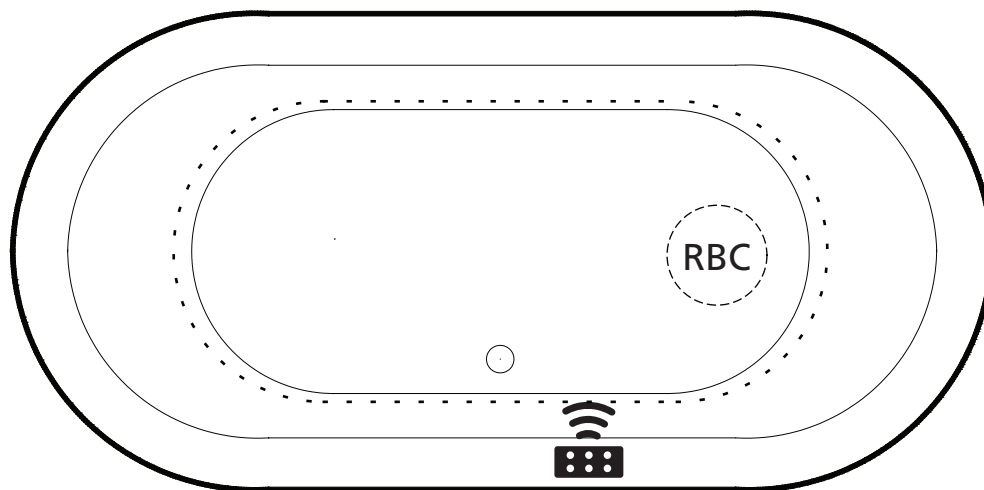

DIMENSIONS

71" x 35" x 25" (1083 x 889 x 635 mm)
 Gallon to Overflow = 85 (Liters = 322)

MATERIAL

Acrylic

TUB FLOOR

Non - Textured

UNDERMOUNT: NO

This tub is not designed for undermount installation.

Contact Americh for additional approvals.

LEGEND

Remote Blower Connection

REMOTE CONTROL
(With INVISIBLE MAGNETIC HOLDER)

Airbath System II
Blower must be remotely located
(Diagram is required for custom blower connection)

STANDARD EQUIPMENT

- Americh Remote Control (with AirBath System only)
- Integral Waste & Overflow

OPTIONAL ACCESSORIES

- Dual Color (Premium Color Upcharge)
- Linear Waste & Overflow Upgrade
- Pillows: 12" - Angle