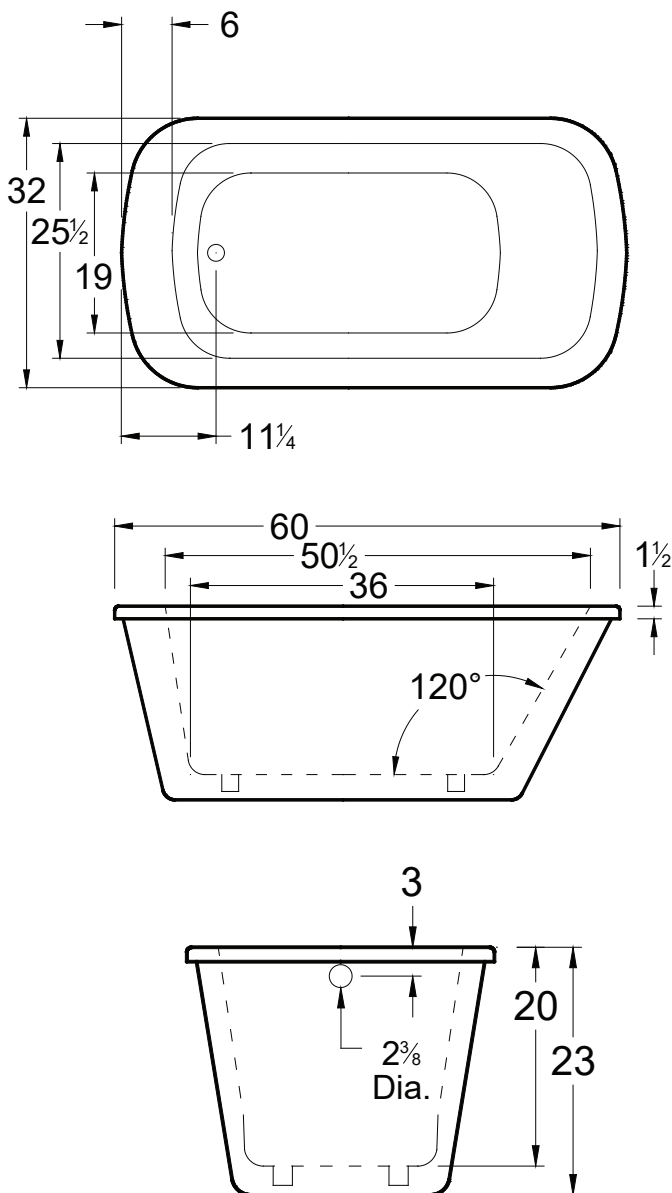

AMERICH[®]

ABIGAYLE 6032

2 PIECE FREESTANDING

DIMENSIONS

60" x 32" x 23" (1524 x 813 x 584 mm)

Gallon to Overflow = 56 (Liters = 212)

Weight: 110 lbs

MATERIAL

Contact Americh for additional approvals.

OPTIONAL ACCESSORIES

- Dual Color (Premium Color Upcharge)
- Grab Bars: 9" - 14" - 16"
- High Density (Surround Only)
- Linear Waste & Overflow Upgrade
- Pillows: 12" - Angle

INSTALLATION TIPS

- Install according to Owner's Manual and local codes.
- Always consult your local plumber for recommendations as installations will vary.
- The bath must be secured to the floor by applying a bead of silicone around the base.
- Installation must be carried out according to the manufacturer instructions.
- Hot water supply should be 65-75% of tub capacity or greater.

★ Made in the USA

All bathtub dimensions are ± 1/2"

Last Update 1/20/21

Always check our website for the most updated specifications: Americh.com