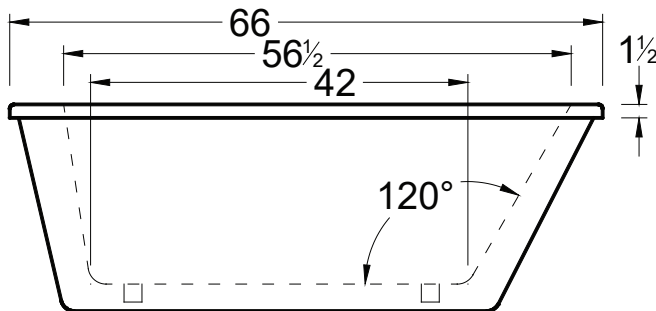

★ Made in the USA

All bathtub dimensions are ± 1/2"

Last Update 1/20/21

Always check our website for the most updated specifications: Americh.com