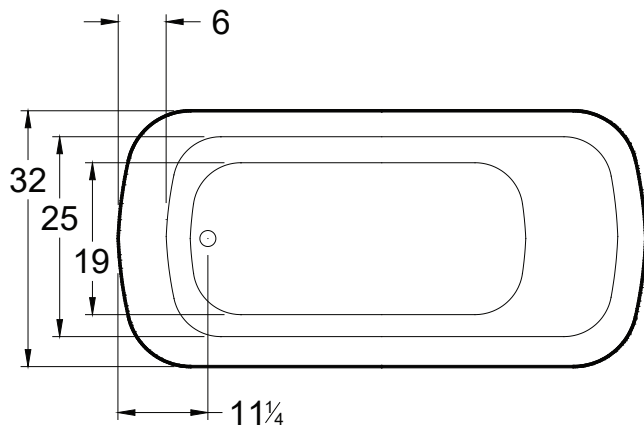

★ Made in the USA

All bathtub dimensions are ± 1/2"

Last Update 1/20/21

Always check our website for the most updated specifications: Americh.com