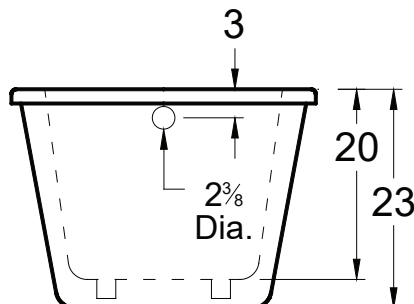

★ Made in the USA

All bathtub dimensions are ± 1/2"

Last Update 1/20/21

Always check our website for the most updated specifications: Americh.com