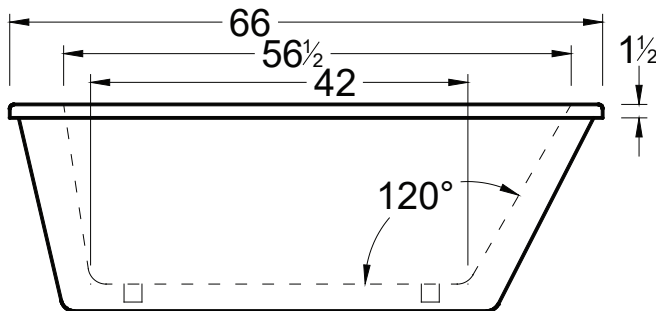

AMERICH®

ABIGAYLE 6634

2 PIECE FREESTANDING

DIMENSIONS

66" x 34" x 23" (1676 x 864 x 584 mm)

Gallon to Overflow = 73 (Liters = 276)

Weight: 125 lbs

MATERIAL

Contact Americh for additional approvals.

OPTIONAL ACCESSORIES

- Dual Color (Premium Color Upcharge)
- Grab Bars: 9" - 14" - 16"
- High Density (Surround Only)
- Linear Waste & Overflow Upgrade
- Pillows: 12" - Angle

★ Made in the USA

All bathtub dimensions are ± 1/2"

Last Update 1/20/21

Always check our website for the most updated specifications: Americh.com