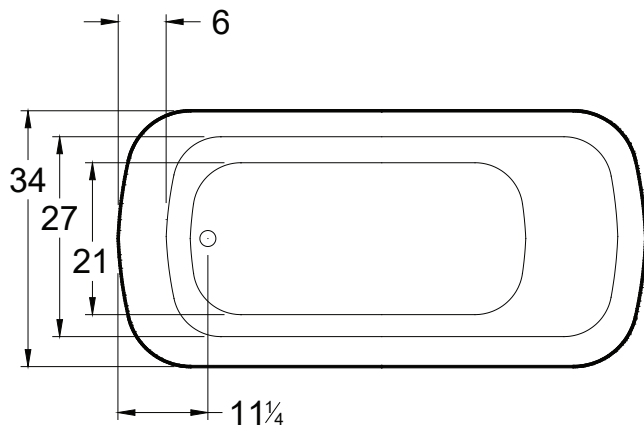

AMERICH®

ABIGAYLE 6634

2 PIECE FREESTANDING

DIMENSIONS

66" x 34" x 23" (1676 x 864 x 584 mm)

Gallon to Overflow = 73 (Liters = 276)

Weight: 125 lbs

MATERIAL

Contact Americh for additional approvals.

OPTIONAL ACCESSORIES

- Dual Color (Premium Color Upcharge)
- Grab Bars: 9" - 14" - 16"
- High Density (Surround Only)
- Linear Waste & Overflow Upgrade
- Pillows: 12" - Angle

★ Made in the USA

All bathtub dimensions are ± 1/2"

Last Update 1/20/21

Always check our website for the most updated specifications: Americh.com