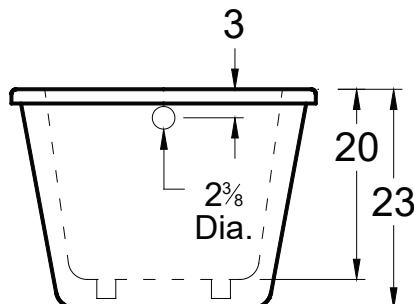

AMERICH®

ABIGAYLE 6634

2 PIECE FREESTANDING

DIMENSIONS

66" x 34" x 23" (1676 x 864 x 584 mm)

Gallon to Overflow = 73 (Liters = 276)

Weight: 125 lbs

MATERIAL

Contact Americh for additional approvals.

OPTIONAL ACCESSORIES

- Dual Color (Premium Color Upcharge)
- Grab Bars: 9" - 14" - 16"
- High Density (Surround Only)
- Linear Waste & Overflow Upgrade
- Pillows: 12" - Angle

INSTALLATION TIPS

- Install according to Owner's Manual and local codes.
- Always consult your local plumber for recommendations as installations will vary.
- The bath must be secured to the floor by applying a bead of silicone around the base.
- Installation must be carried out according to the manufacturer instructions.
- Hot water supply should be 65-75% of tub capacity or greater.

★ Made in the USA

All bathtub dimensions are ± 1/2"

Last Update 1/20/21

Always check our website for the most updated specifications: Americh.com