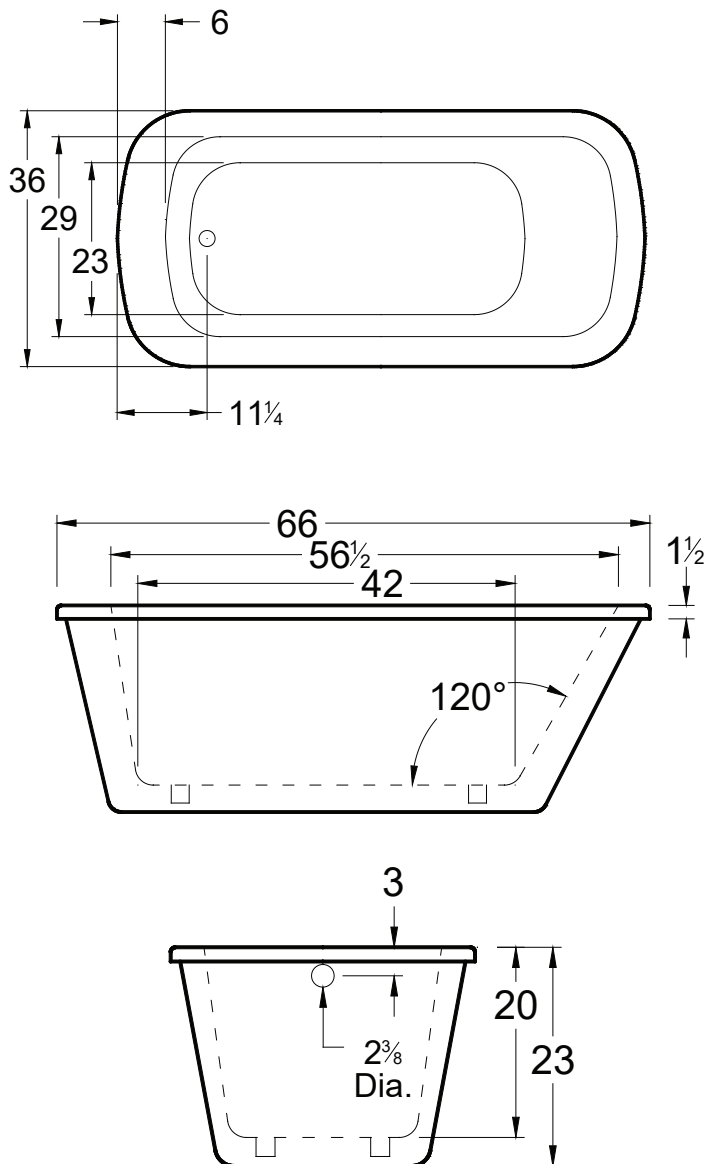

AMERICH[®]

ABIGAYLE 6636

2 PIECE FREESTANDING

DIMENSIONS

66" x 36" x 23" (1676 x 915 x 584 mm)

Gallon to Overflow = 80 (Liters = 303)

Weight: 130 lbs

MATERIAL

Contact Americh for additional approvals.

OPTIONAL ACCESSORIES

- Dual Color (Premium Color Upcharge)
- Grab Bars: 9" - 14" - 16"
- High Density (Surround Only)
- Linear Waste & Overflow Upgrade
- Pillows: 12" - Angle

INSTALLATION TIPS

- Install according to Owner's Manual and local codes.
- Always consult your local plumber for recommendations as installations will vary.
- The bath must be secured to the floor by applying a bead of silicone around the base.
- Installation must be carried out according to the manufacturer instructions.
- Hot water supply should be 65-75% of tub capacity or greater.

★ Made in the USA

All bathtub dimensions are ± 1/2"

Last Update 1/20/21

Always check our website for the most updated specifications: Americh.com