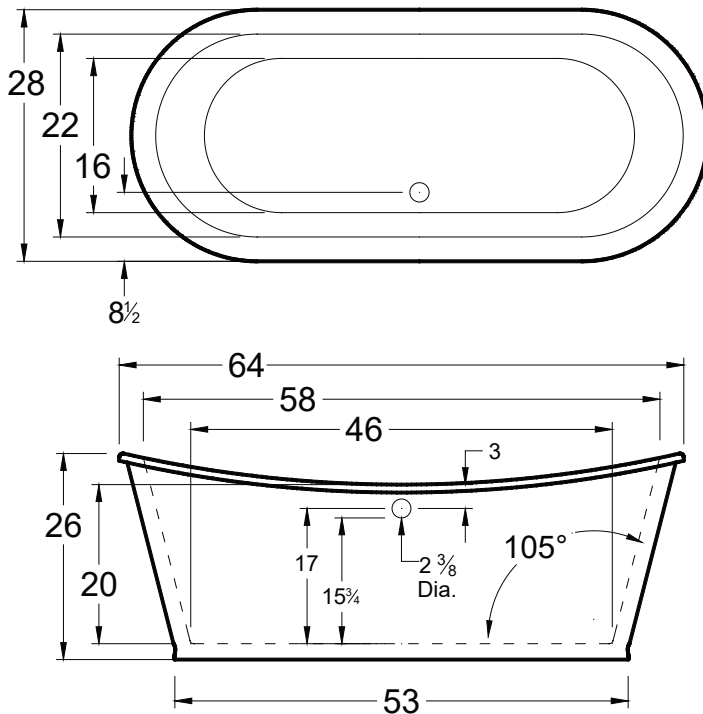

DIMENSIONS

64" x 28" x 26" (1625 x 710 x 660 mm)
Gallon to Overflow = 60 (Liters = 225)

MATERIAL

14 Gauge Copper with a Smooth Dark Copper Exterior & a White Acrylic Interior.

TUB FLOOR

Non - Textured

UNDERMOUNT: NO

Contact Americh for additional approvals.

STANDARD EQUIPMENT

- Integral Waste & Overflow

OPTIONAL ACCESSORIES

- Dual Color
- Pillows: 12" - Angle
- Linear Waste & Overflow Upgrade

INSTALLATION TIPS

- Install according to Owner's Manual and local codes.
- Always consult your local plumber for recommendations as installations will vary.
- The bath must be secured to the floor by applying a bead of silicone around the base.
- Installation must be carried out according to the manufacturer instructions.
- Hot water supply should be 65-75% of tub capacity or greater.

25" Copper / Nickel
28" White